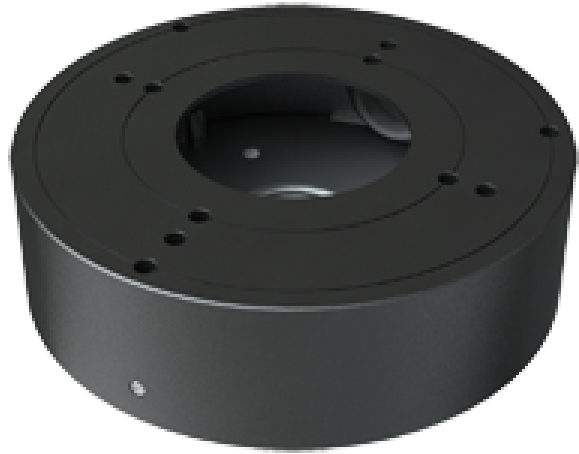

# SF-JBOX-0106-GREY

Safire Smart junction box  
For dome cameras  
Suitable for outdoor use IP65  
Wall or ceiling installation  
Base diameter 132 mm  
Cable pass

Safire Smart  
Junction box for dome cameras  
Side and bottom input  
Wall or ceiling installation  
Suitable for exterior IP65  
Aluminium alloy  
38.8 (H) x 132 (Ø) mm  
215 g  
Grey

# Specifications

<b>Dimensions</b>	38.8 (H) x 132 (Ø) mm
<b>Weight</b>	215 g
<b>Use</b>	Valid for interior/exterior
<b>Degree of protection</b>	IP65
<b>Material</b>	Aluminium alloy
<b>Maximum load</b>	The ceiling must be able to support 3 times the weight of the bracket and the camera
<b>Colour</b>	Grey