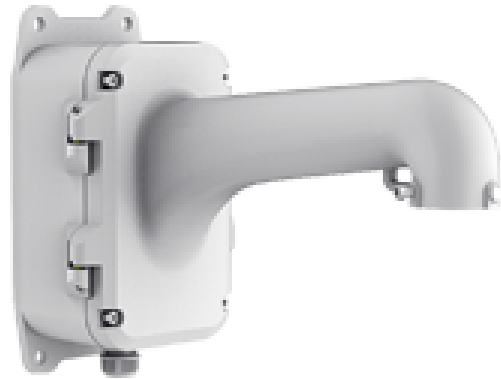

SF-WALLJBOX-0311

Safire Smart Wall Mount

For dome cameras

Arm length 388 mm

Valid for exterior use

Aluminium alloy

Includes junction box

Safire Smart

Wall support for dome cameras

Includes junction box

Aluminium alloy

278 (H) x 170 (W) x 388 (D) mm

Diameter of junction with chamber 48 mm

2.5 kg

Permits internal cabling

White colour

Specifications

Dimensions	278 (H) x 170 (W) x 388 (D) mm
Diameter of connection with the chamber	48 (Ø) mm
Weight	2.5 kg
Use	Valid for interior/exterior
Composition	Aluminium alloy
Maximum load	The wall must be able to support 3 times the weight of the bracket and camera
Colour	White