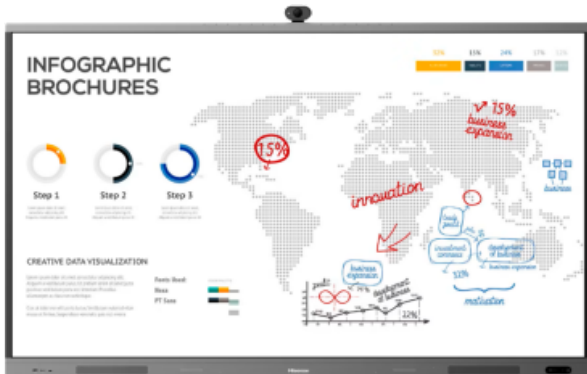

## HISENSE HIS-65WR6BE

HISENSE Interactive Display 65" 4K - Wireless transmission - Resolution 3840x2160 - HDMI, DP, OPS, LAN, USB, Type-C Inputs - Viewing angle of 178° - Built-in microphone and speakers

- HISENSE
- Interactive touch screen 65" 4K
- WR Series
- Anti-reflective glass of 4mm
- D-LED Monitor
- Resolution 3840 x 2160
- Brightness 350 cd/m<sup>2</sup>
- Contrast 1200:1
- Response time 8 ms
- Update frequency 60 Hz
- Angle of view 178° ( H ) / 178°(V)
- Video inputs HDMIx2, DPx1, OPSx1, LANx1, USBx4 (1 for camera), Type-Cx1, Touchx1, RS232 INx2
- Android 8.0
- Simultaneous touches ?20