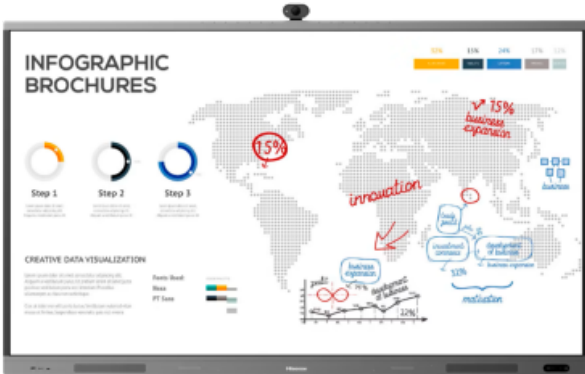

WWW.SECURITYSYSTEMS.NO

HISENSE HIS-65WR6BE

HISENSE Interactive Display 65" 4K - Wireless transmission - Resolution 3840x2160 - HDMI, DP, OPS, LAN, USB, Type-C Inputs - Viewing angle of 178° - Built-in microphone and speakers

- HISENSE
- Interactive touch screen 65" 4K
- WR Series
- Anti-reflective glass of 4mm
- D-LED Monitor
- Resolution 3840 x 2160
- Brightness 350 cd/m²
- Contrast 1200:1
- Response time 8 ms
- Update frequency 60 Hz
- Angle of view 178° (H) / 178°(V)
- Video inputs HDMIx2, DPx1, OPSx1, LANx1, USBx4 (1 for camera), Type-Cx1, Touchx1, RS232 INx2
- Android 8.0
- Simultaneous touches ?20