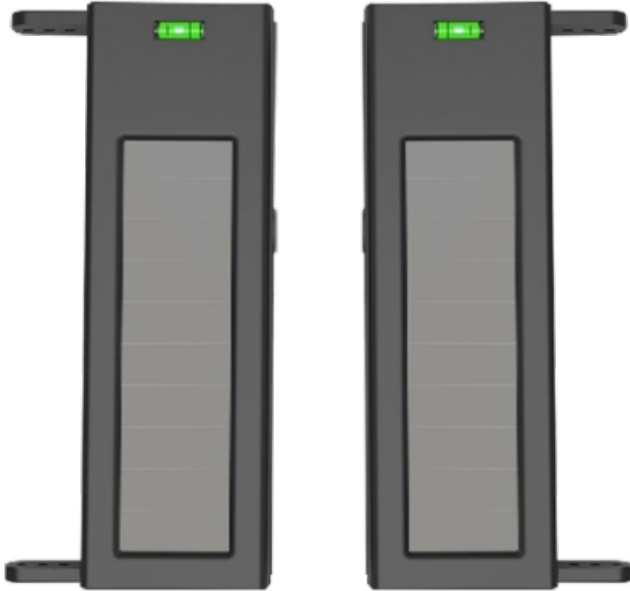

WWW.SECURITYSYSTEMS.NO

MARCA BLANCA IBS-SH-60-2

Solar infrared barrier detector - Completely wireless | 2 beams - Signal range up to 1000m - Max distance. 60m of detection - Automatic regulation against interference - Power 3.3V internal battery

- Double beam infrared barrier for outdoor
- Works on solar energy
- Wireless
- Internal antenna range in open space 1000m
- Maximum sender / receiver detection 60 m (exterior)