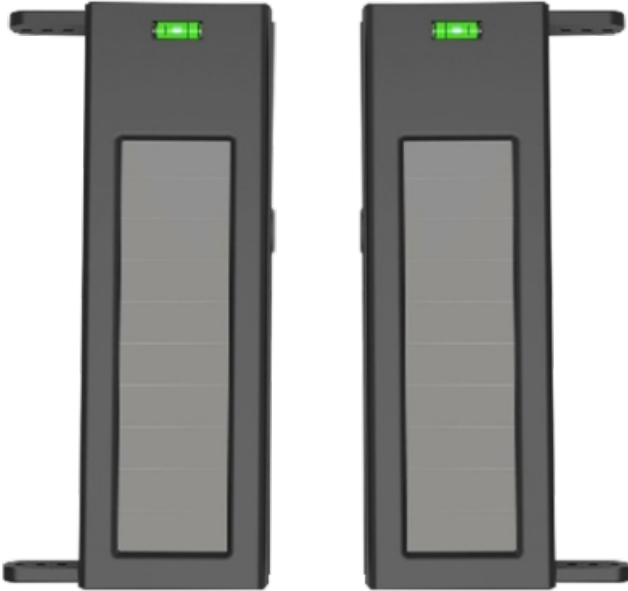

WWW.SECURITYSYSTEMS.NO

MARCA BLANCA IBS-SH-60-2

Solar infrared barrier detector - Completely wireless | 2 beams - Signal range up to 1000m - Max distance. 60m of detection - Automatic regulation against interference - Power 3.3V internal battery

- Double beam infrared barrier for outdoor
- Works on solar energy
- Wireless
- Internal antenna range in open space 1000m
- Maximum sender / receiver detection 60 m (exterior)