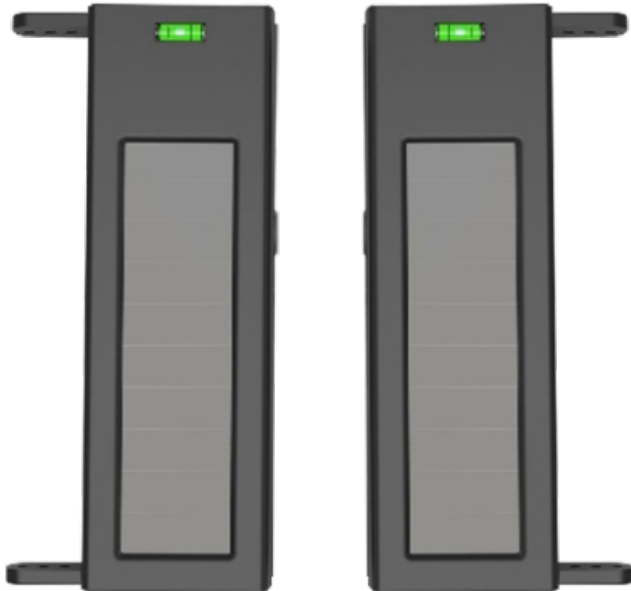

## MARCA BLANCA IBS-SH-60-2

Solar infrared barrier detector - Completely wireless | 2 beams - Signal range up to 1000m - Max distance. 60m of detection - Automatic regulation against interference - Power 3.3V internal battery

- Double beam infrared barrier for outdoor
- Works on solar energy
- Wireless
- Internal antenna range in open space 1000m
- Maximum sender / receiver detection 60 m (exterior)