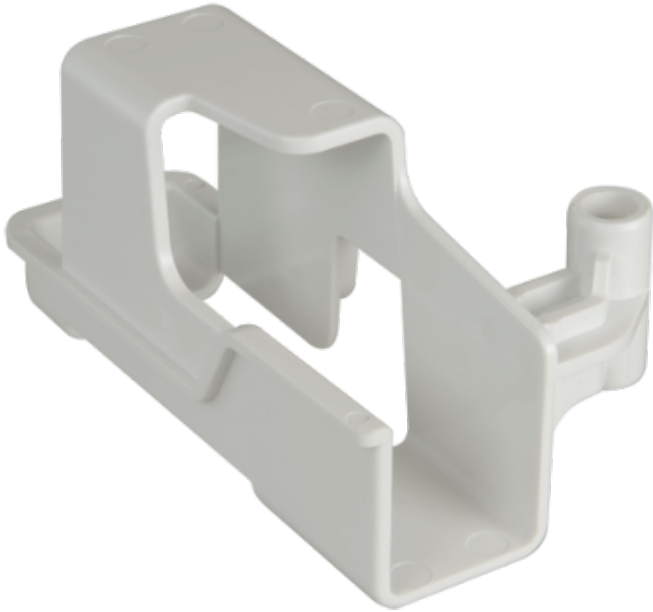

WWW.SECURITYSYSTEMS.NO

TSEC MSK-101-DH

TSEC WSYNC-RJ-WIFI Dongle Support - Easier configuration of MSK-101 - Installed together with the radar detector - Plastic with technical polymer protection

- TSEC
- Bracket for WSYNC-RJ-WIFI
- Allows for an easier configuration of the MSK-101
- Plastic with technical polymer protection