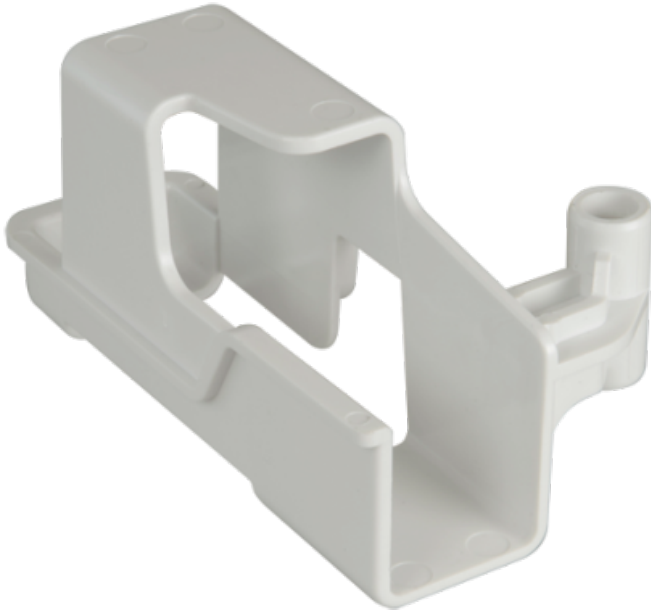

WWW.SECURITYSYSTEMS.NO

TSEC MSK-101-DH

TSEC WSYNC-RJ-WIFI Dongle Support - Easier configuration of MSK-101 - Installed together with the radar detector - Plastic with technical polymer protection

- TSEC
- Bracket for WSYNC-RJ-WIFI
- Allows for an easier configuration of the MSK-101
- Plastic with technical polymer protection