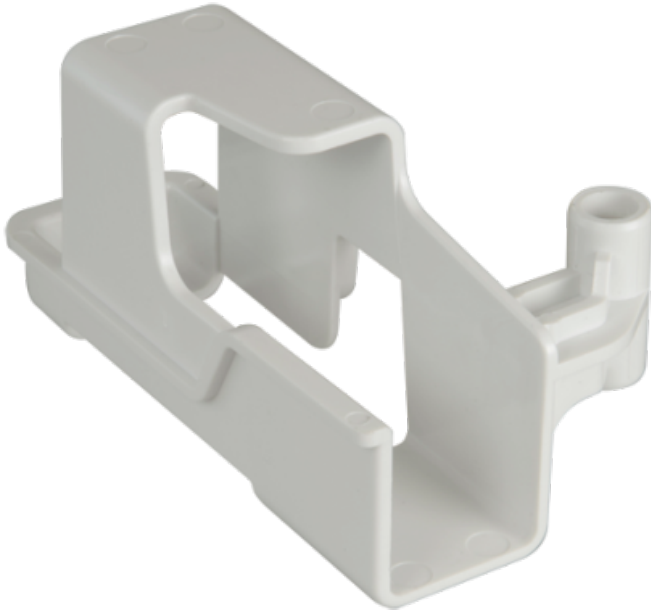

## TSEC MSK-101-DH

TSEC WSYNC-RJ-WIFI Dongle Support - Easier configuration of MSK-101 - Installed together with the radar detector - Plastic with technical polymer protection

- TSEC
- Bracket for WSYNC-RJ-WIFI
- Allows for an easier configuration of the MSK-101
- Plastic with technical polymer protection