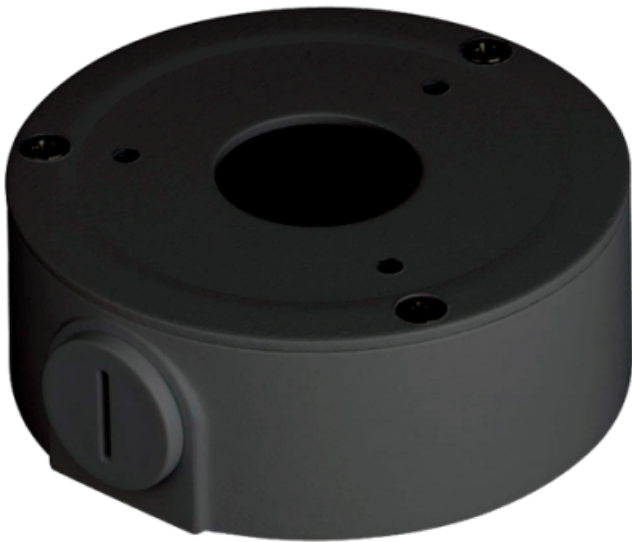

WWW.SECURITYSYSTEMS.NO

DAHUA PFA134-B

Junction box - For dome cameras - Suitable for outdoor use - Wall or ceiling installation - Aluminium and galvanised steel - Cable pass

Junction box for dome cameras.

Permits to put the power supply, the cables and the installation accessories inside of it. It has multiple holes for installation of different types of dome cameras. Fixing to wall or ceiling through 3 screws included. The camera is installed in the removable cover of the support. It allows internal wiring passage.

Aluminium and SECC construction. Valid for exterior. Cable passage and rubber joints to ensure weatherproofness.