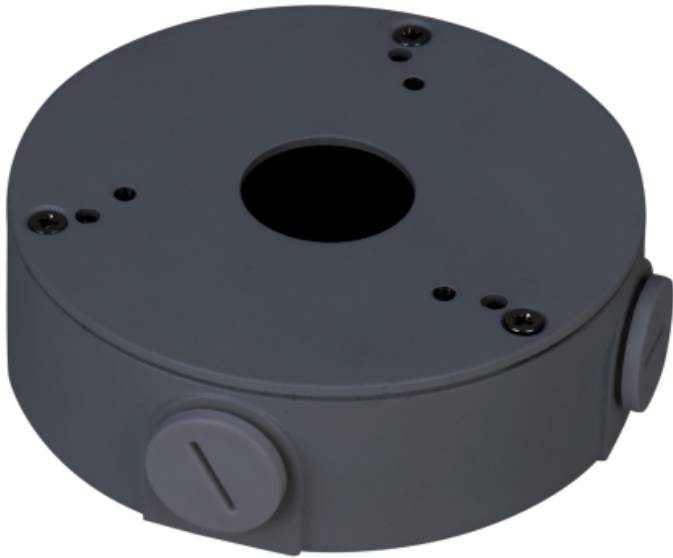

## MARCA BLANCA PFA13G-B

Junction box - For dome cameras - Wall or ceiling installation - Cable pass - Black colour

- Junction box for dome cameras
- Aluminium
- 36mm (Al) x 111.6mm (Al) x [%VAR%] (?)
- Permits internal cabling
- Black colour