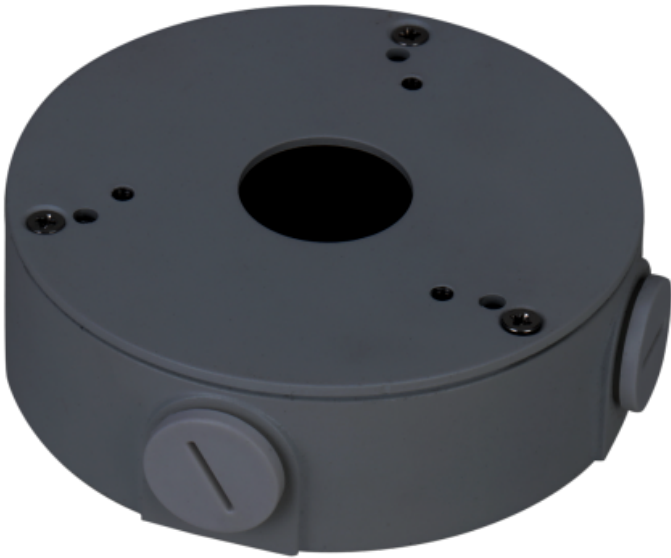

WWW.SECURITYSYSTEMS.NO

MARCA BLANCA PFA13G-B

Junction box - For dome cameras - Wall or ceiling installation - Cable pass - Black colour

- Junction box for dome cameras
- Aluminium
- 36mm (Al) x 111.6mm (Al) x [%VAR%] (?)
- Permits internal cabling
- Black colour