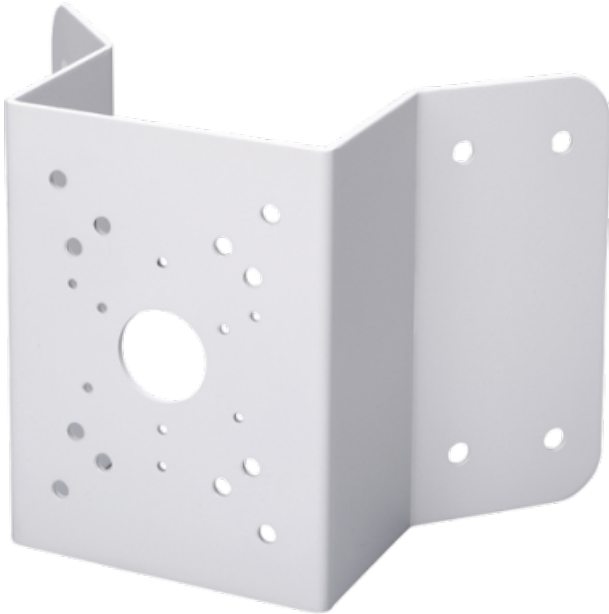

WWW.SECURITYSYSTEMS.NO

DAHUA PFA151

Corner Mount - Opening angle 90° - Valid for exterior use - Galvanised steel - White colour - Cable pass

Corner mount for bullet cameras.

Compatible with the cameras (See accessory compatibility). It is fixed to the wall bracket with the 4 screws included.

Galvanised steel. Valid for exterior.