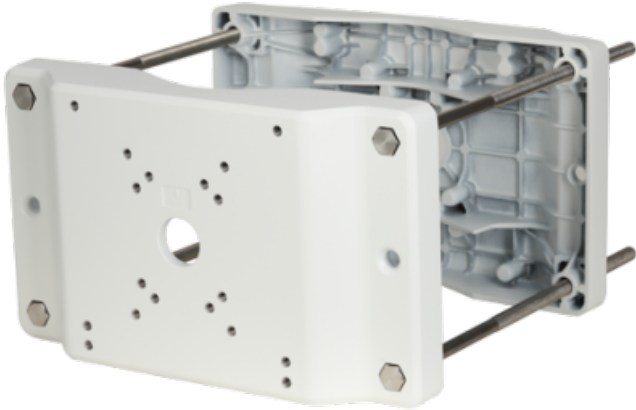

WWW.SECURITYSYSTEMS.NO

DAHUA PFA153

Pole mount bracket - For motorised dome cameras - Diameter range 150~300 mm - Valid for exterior use - White colour - Adjustable length

- Pole mount bracket for motorised domes
- 213 mm (H) x 359 (W) x 60 (D)
- 5000 g
- Adjustable length
- Diameter range 150~300 mm
- Support up to 35 Kg