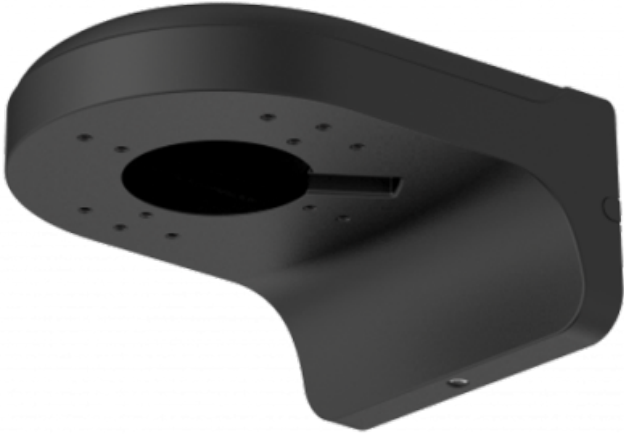

WWW.SECURITYSYSTEMS.NO

DAHUA PFB204W-B

Wall bracket - For dome cameras - Valid for exterior use - Black colour - Maximum load 1Kg - Cable pass

- Wall support for dome cameras
- Metallic
- 76 mm (H) x 122 mm (W) x 160 mm (D)
- Base diameter 94 mm
- Permits internal cabling
- Multiple installation holes for different types of domes