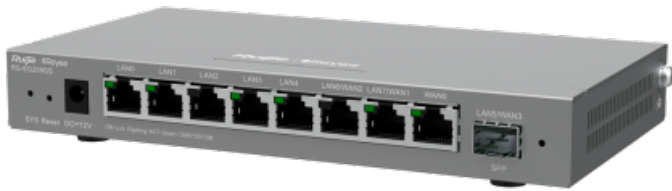

## REYEE RG-EG209GS

Reyee Router Manageable Controller - 8 Ports RJ45 10/100 /1000 [%VAR%] Mbps - 1 SFP LAN/WAN Port - Supports up to 4 WAN for failover or balancing - Up to 600 Mbps bandwidth - VPN server IPSec, L2TP, PPTP, OpenVPN

- Reyee
- Manageable Router Controller
- 8 Ports RJ45 10/100/1000 Mbps + 1 SFP Port
- Up to 4 ports as WAN for Failover and Load Balancing
- Up to 600 Mbps bandwidth
- Up to 200 concurrent clients
- Autodiscover, configure, organize and manage Reyee devices
- Allows to control up to 150 devices (AP, NBS) + 128 Switches EN
- Powerful and intuitive operation with the free Ruijie Cloud