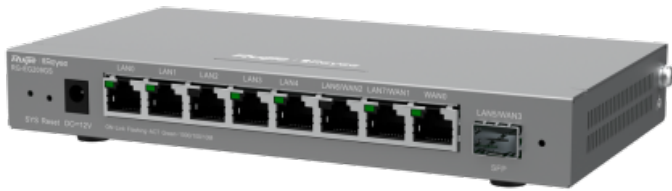

WWW.SECURITYSYSTEMS.NO

REYEE RG-EG209GS

Reyee Router Manageable Controller - 8 Ports RJ45 10/100 /1000 [%VAR%] Mbps - 1 SFP LAN/WAN Port - Supports up to 4 WAN for failover or balancing - Up to 600 Mbps bandwidth - VPN server IPSec, L2TP, PPTP, OpenVPN

- Reyee
- Manageable Router Controller
- 8 Ports RJ45 10/100/1000 Mbps + 1 SFP Port
- Up to 4 ports as WAN for Failover and Load Balancing
- Up to 600 Mbps bandwidth
- Up to 200 concurrent clients
- Autodiscover, configure, organize and manage Reyee devices
- Allows to control up to 150 devices (AP, NBS) + 128 Switches EN
- Powerful and intuitive operation with the free Ruijie Cloud