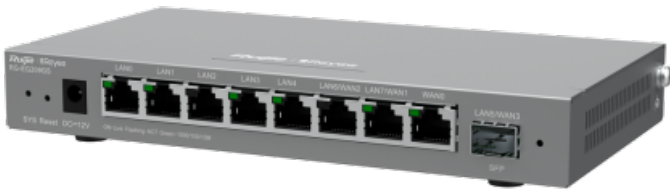

## REYEE RG-EG209GS

Reyee Router Manageable Controller - 8 Ports RJ45 10/100 /1000 [%VAR%] Mbps - 1 SFP LAN/WAN Port - Supports up to 4 WAN for failover or balancing - Up to 600 Mbps bandwidth - VPN server IPSec, L2TP, PPTP, OpenVPN

- Reyee
- Manageable Router Controller
- 8 Ports RJ45 10/100/1000 Mbps + 1 SFP Port
- Up to 4 ports as WAN for Failover and Load Balancing
- Up to 600 Mbps bandwidth
- Up to 200 concurrent clients
- Autodiscover, configure, organize and manage Reyee devices
- Allows to control up to 150 devices (AP, NBS) + 128 Switches EN
- Powerful and intuitive operation with the free Ruijie Cloud