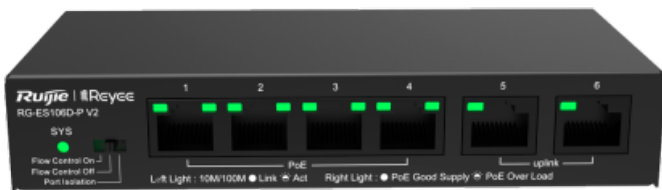

WWW.SECURITYSYSTEMS.NO

Reyee SWITCH 4 POE + 2 UPLINKPORTER 10/100 MBPS

Reyee PoE Desktop Switch
Metallhus
6 mbps-porter RJ45 10/100
4 PoE+-porter 802.3af/at + 2 Uplink-porter
Plug and Play
Strømsparende teknologi

Reyee switch 6 porter RJ45 10/100 Mbps, 4 PoE+-porter 802.3af/at + 2 Uplink-porter
Total PoE-effekt 58W.
Vifteløs design og energisparende teknologi
Plug and Play montering.