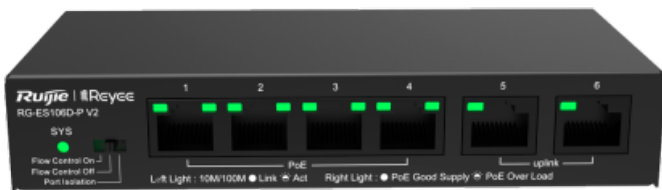

## Reyee SWITCH 4 POE + 2 UPLINKPORTER 10/100 MBPS

Reyee PoE Desktop Switch  
Metallhus  
6 mbps-porter RJ45 10/100  
4 PoE+-porter 802.3af/at + 2 Uplink-porter  
Plug and Play  
Strømsparende teknologi

Reyee switch 6 porter RJ45 10/100 Mbps, 4 PoE+-porter 802.3af/at + 2 Uplink-porter  
Total PoE-effekt 58W.  
Vifteløs design og energisparende teknologi  
Plug and Play montering.