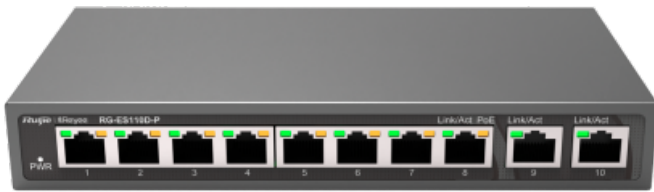

WWW.SECURITYSYSTEMS.NO

REYEE RG-ES110D-P

Reyee PoE Desktop Switch - Metal Housing - 8 ports RJ45 10/100 Mbps + 2 Uplink Gigabit - 8 PoE+ Ports 802.3af/at | Total Power 110W - Plug and Play - Power saving technology

- Reyee
- Desktop Switch
- 8 ports RJ45 10/100Mbps
- 2 Uplink Gigabit Ports
- 8 PoE+ Ports 802.3af/at
- Total PoE power 110W
- Metal housing
- Self-negotiating speed
- Fanless design
- Port Isolation
- Energy Saving Technology
- Plug and Play