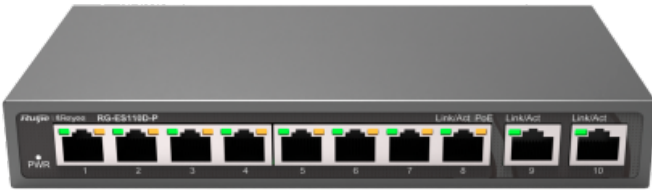

## REYEE RG-ES110D-P

Reyee PoE Desktop Switch - Metal Housing - 8 ports RJ45 10/100 Mbps + 2 Uplink Gigabit - 8 PoE+ Ports 802.3af/at | Total Power 110W - Plug and Play - Power saving technology

- Reyee
- Desktop Switch
- 8 ports RJ45 10/100Mbps
- 2 Uplink Gigabit Ports
- 8 PoE+ Ports 802.3af/at
- Total PoE power 110W
- Metal housing
- Self-negotiating speed
- Fanless design
- Port Isolation
- Energy Saving Technology
- Plug and Play