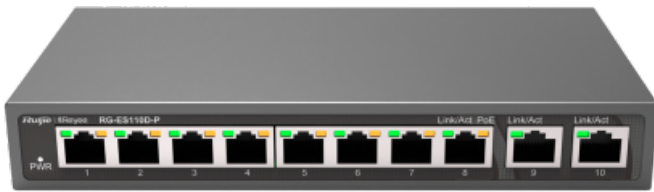

## REYEE RG-ES110D-P

Reyee PoE Desktop Switch - Metal Housing - 8 ports RJ45 10/100 Mbps + 2 Uplink Gigabit - 8 PoE+ Ports 802.3af/at | Total Power 110W - Plug and Play - Power saving technology

- Reyee
- Desktop Switch
- 8 ports RJ45 10/100Mbps
- 2 Uplink Gigabit Ports
- 8 PoE+ Ports 802.3af/at
- Total PoE power 110W
- Metal housing
- Self-negotiating speed
- Fanless design
- Port Isolation
- Energy Saving Technology
- Plug and Play