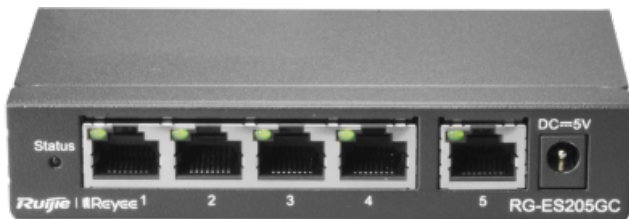

## REYEE RG-ES205GC

Reyee Switch Cloud - 5 RJ45 Gigabit ports - Port speed 10/100/1000 Mbps - Plug & Play - VLAN/Port Isolation/Loop Detection - Port Speed Limit

- Reyee
- Manageable Desktop Switch
- 5 mbps ports RJ45 10/100/1000
- Plug & Play
- Energy Saving Technology
- Powerful and intuitive operation with the free Ruijie Cloud