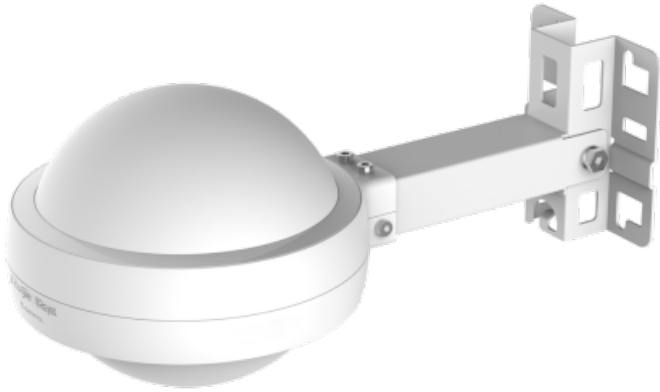

## REYEE RG-RAP6202G

Reyee - Omnidirectional Wi-Fi AP 5 - Suitable for outdoor use IP68 UFO Design - Supports 802.11a/b/g/n/ac - Transmission speed up to 1267 Mbps - Antenna 2x2 MIMO

- Reyee
- Wi-Fi 5 802.11AC dual-stream, dual-band 2,4 and 5 GHz Wi-Fi access point
- UFO Design
- Compatible with 802.11a/b/g/n/ac Wave 2
- Allows connections up to 1267 Mbps
- MIMO technology with two integrated 3 and 4 dBi antennas
- MultiSSID
- Temperature range from -30 to 65 °C
- Power over Ethernet
- IP68