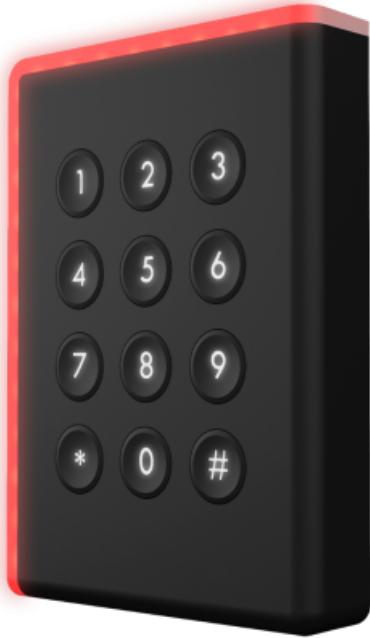

WWW.SECURITYSYSTEMS.NO

SAFIRE SF-AC1101KMF-WR

Access reader - Access by MF card and PIN - LED and acoustic indicator - Wiegand 26/34 | RS485 - Compatible with Safire - Suitable for exterior IP65

- Safire
- Access reader for controller
- Access by MF card and keypad
- LED indicator
- Wiegand 26/34 and RS485
- Suitable for exterior IP65
- Compatible with Safire controllers