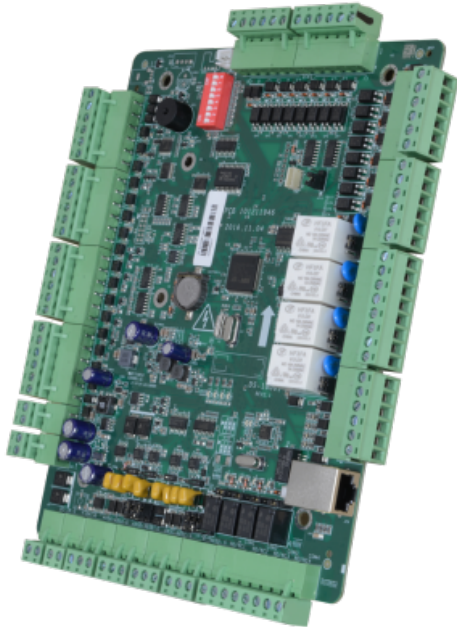

WWW.SECURITYSYSTEMS.NO

SAFIRE SF-AC2406-WRIP

Biometric access control panel - Access by fingerprint, facial, card or password - TCP/IP | eHome | ISAPI | OSDP communication - 4 Wiegand inputs 26 y 8 RS485 - Relay output for four doors - Safire Control Center-software

- Safire
- Cashless biometric access controller
- Management of 4 doors
- Capacity for 100.000 cards & 300.000 registers
- Supports up to 4 Wiegand readers and 8 per RS485
- TCP/IP, OSDP, eHome, and ISAPI communication
- Input of 4 push buttons, 4 door sensors, 4 alarm inputs and 8 auxiliary inputs
- 4 relay outputs and 4 alarm outputs
- Relay configuration NO/NC
- Advanced features: locks, anti-passback or first user
- Compatible with Safire Control Center-software