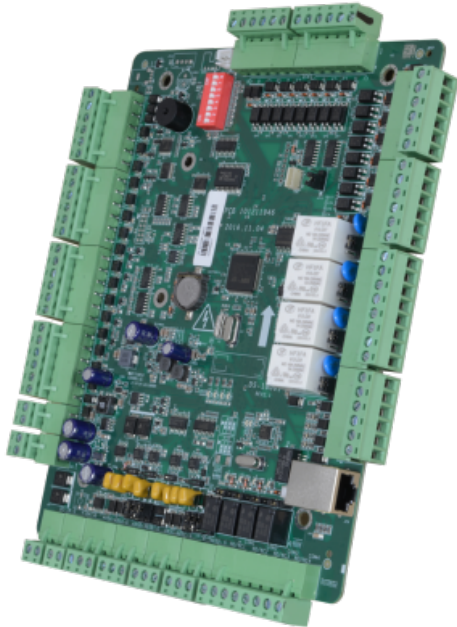

## SAFIRE SF-AC2406-WRIP

Biometric access control panel - Access by fingerprint, facial, card or password - TCP/IP | eHome | ISAPI | OSDP communication - 4 Wiegand inputs 26 y 8 RS485 - Relay output for four doors - Safire Control Center-software

- Safire
- Cashless biometric access controller
- Management of 4 doors
- Capacity for 100.000 cards & 300.000 registers
- Supports up to 4 Wiegand readers and 8 per RS485
- TCP/IP, OSDP, eHome, and ISAPI communication
- Input of 4 push buttons, 4 door sensors, 4 alarm inputs and 8 auxiliary inputs
- 4 relay outputs and 4 alarm outputs
- Relay configuration NO/NC
- Advanced features: locks, anti-passback or first user
- Compatible with Safire Control Center-software