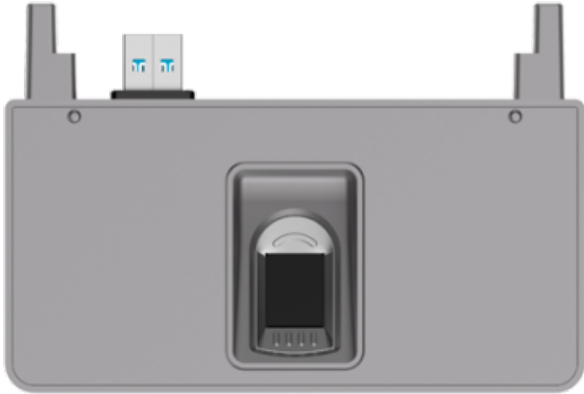

WWW.SECURITYSYSTEMS.NO

SAFIRE SF-ACM-FINGER

Safire Fingerprint Module - Various methods of identification - USB connection 2.0 - Fingerprint opening - Suitable for exterior IP65 - Compatible with SF-AC3166

- Safire
- Fingerprint module for access control
- USB connection 2.0
- Opening by fingerprint
- Extensive security with various identification methods
- Compatible with access control SF-AC3166