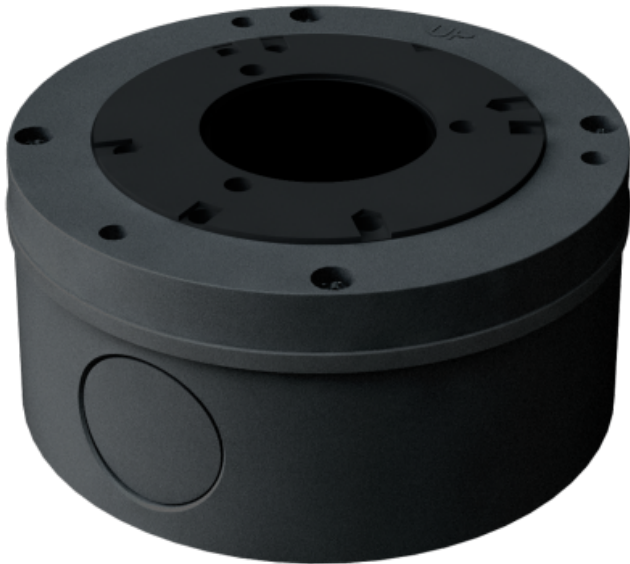

## SAFIRE SMART SF-JBOX-0103-GREY

Safire Smart junction box - For dome cameras - Suitable for outdoor use IP65 - Wall or ceiling installation - Base diameter 112 mm - Cable pass

- Safire Smart
- Junction box for dome cameras
- Side and bottom input
- Wall or ceiling installation
- Suitable for exterior IP65
- Aluminium alloy
- 55 (H) x 112 (Ø) mm
- 332 g
- Grey