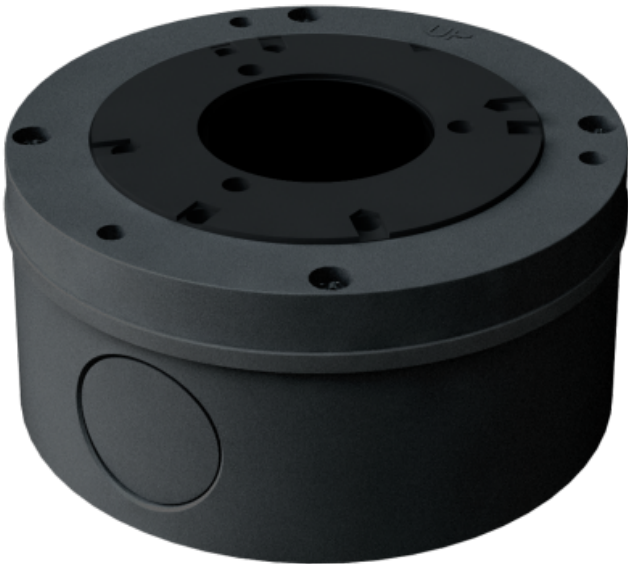

WWW.SECURITYSYSTEMS.NO

SAFIRE SMART SF-JBOX-0103-GREY

Safire Smart junction box - For dome cameras - Suitable for outdoor use IP65 - Wall or ceiling installation - Base diameter 112 mm - Cable pass

- Safire Smart
- Junction box for dome cameras
- Side and bottom input
- Wall or ceiling installation
- Suitable for exterior IP65
- Aluminium alloy
- 55 (H) x 112 (Ø) mm
- 332 g
- Grey