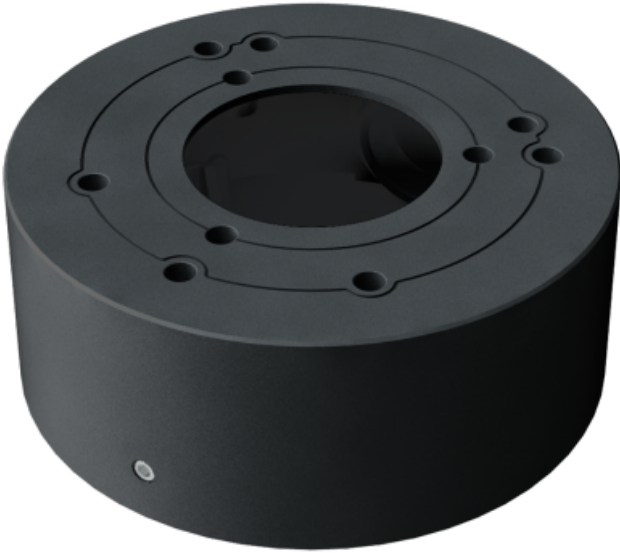

WWW.SECURITYSYSTEMS.NO

SAFIRE SMART SF-JBOX-0104-GREY

Safire Smart junction box - For dome cameras - Suitable for outdoor use IP65 - Wall or ceiling installation - Base diameter 96 mm - Cable pass

- Safire Smart
- Junction box for dome cameras
- Side and bottom input
- Wall or ceiling installation
- Suitable for exterior IP65
- Aluminium alloy
- 38.8 (H) x 96 (Ø) mm
- 135 g
- Gray