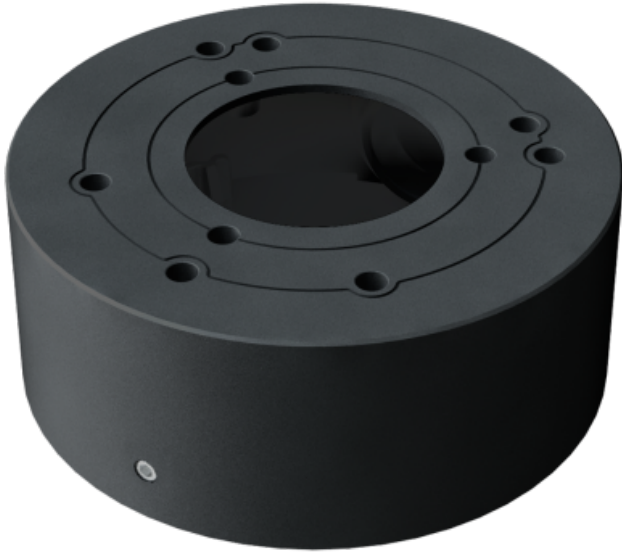

## SAFIRE SMART SF-JBOX-0104-GREY

Safire Smart junction box - For dome cameras - Suitable for outdoor use IP65 - Wall or ceiling installation - Base diameter 96 mm - Cable pass

- Safire Smart
- Junction box for dome cameras
- Side and bottom input
- Wall or ceiling installation
- Suitable for exterior IP65
- Aluminium alloy
- 38.8 (H) x 96 (Ø) mm
- 135 g
- Gray