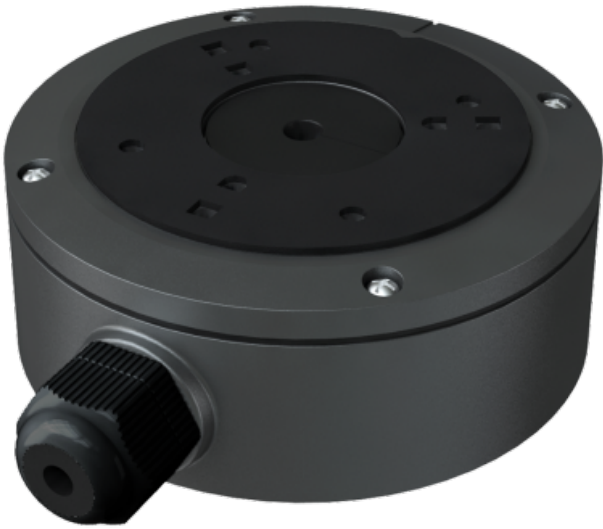

## SAFIRE SMART SF-JBOX-0301-GREY

Safire Smart junction box - For dome cameras - Suitable for outdoor use IP66 - Wall or ceiling installation - Base diameter 117.9 mm - Cable pass

- Safire Smart
- Junction box for dome cameras
- Side and bottom input
- Wall or ceiling installation
- Suitable for exterior IP66
- Aluminium alloy
- 46.5 (H) x 117.9 (Ø) mm
- 380 g
- Grey