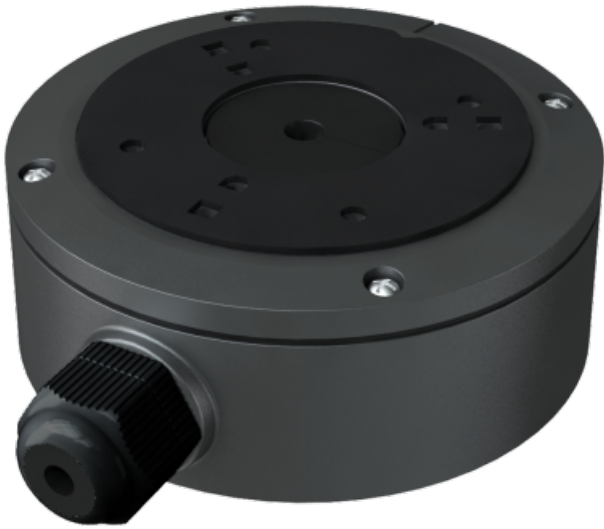

## SAFIRE SMART SF-JBOX-0301-GREY

Safire Smart junction box - For dome cameras - Suitable for outdoor use IP66 - Wall or ceiling installation - Base diameter 117.9 mm - Cable pass

- Safire Smart
- Junction box for dome cameras
- Side and bottom input
- Wall or ceiling installation
- Suitable for exterior IP66
- Aluminium alloy
- 46.5 (H) x 117.9 (Ø) mm
- 380 g
- Grey