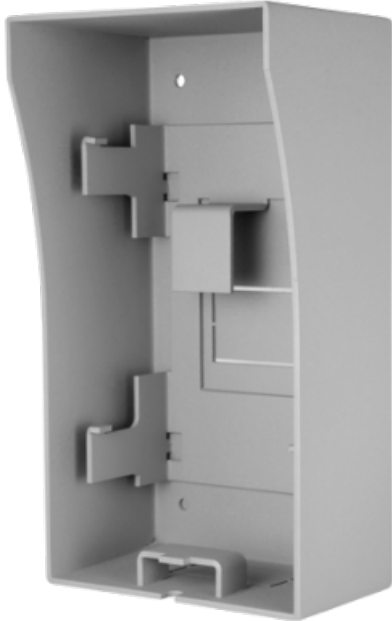

## SAFIRE SF-VIB001

Safire surface mount - Video intercom specific - Compatible with SF-VI10(x)E-IP - Cable routes  
- 193mm (H) x 106mm (W) x 80mm (D) - Stainless steel

- Safire - first generation
- Surface mounted box for video intercom
- Dimensions: 193mm (H) x 106mm (W) x 80mm (D)
- Stainless steel
- Versatile connection, cable entrances on all sides