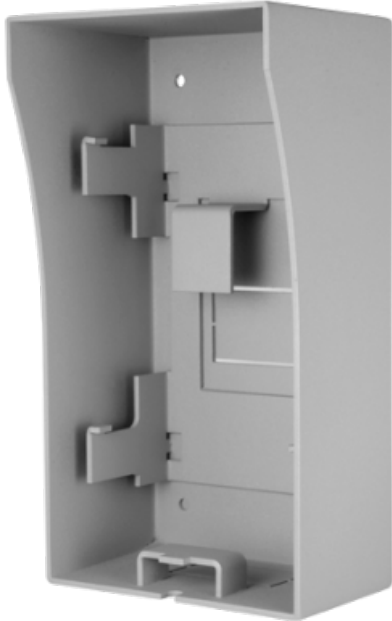

WWW.SECURITYSYSTEMS.NO

SAFIRE SF-VIB001

Safire surface mount - Video intercom specific - Compatible with SF-VI10(x)E-IP - Cable routes
- 193mm (H) x 106mm (W) x 80mm (D) - Stainless steel

- Safire - first generation
- Surface mounted box for video intercom
- Dimensions: 193mm (H) x 106mm (W) x 80mm (D)
- Stainless steel
- Versatile connection, cable entrances on all sides