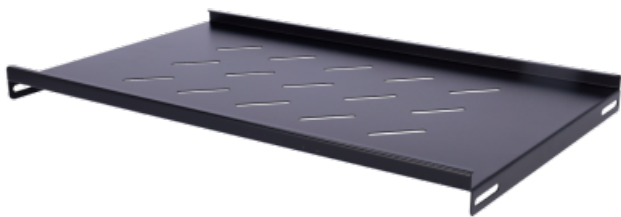

WWW.SECURITYSYSTEMS.NO

MARCA BLANCA SHELF-600W

Rack Tray - Maximum size 300 x 500 mm - Side fixings - Metal

- Rack tray of 19"
- Fixed
- Maximum 300 size mm x 500 mm
- Side fixings
- Black colour