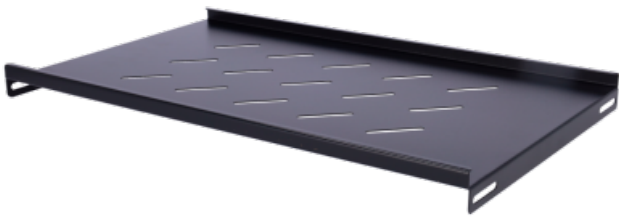

WWW.SECURITYSYSTEMS.NO

MARCA BLANCA SHELF-600W

Rack Tray - Maximum size 300 x 500 mm - Side fixings - Metal

- Rack tray of 19"
- Fixed
- Maximum 300 size mm x 500 mm
- Side fixings
- Black colour