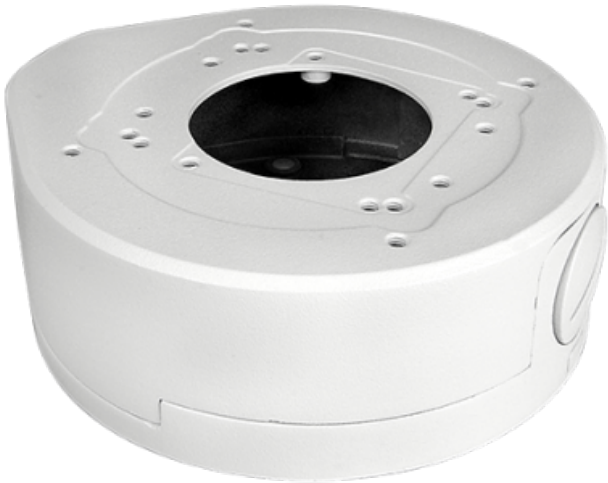

WWW.SECURITYSYSTEMS.NO

MARCA BLANCA SP205DM

Junction box - For dome cameras - Valid for exterior use - Wall or ceiling installation - White colour - Cable pass

- Junction box for dome cameras
- Metallic
- 43 mm (H) x 120 mm (base diameter)
- Permits internal cabling
- Check the hole spacing in the specs on our web for camera compatibility list