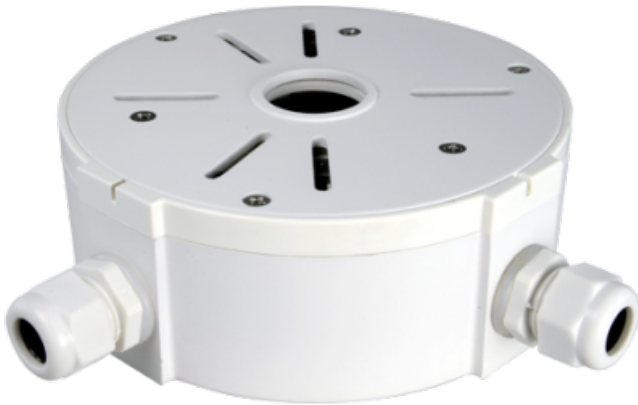

WWW.SECURITYSYSTEMS.NO

MARCA BLANCA SP805

Junction box - For bullet and dome cameras - Suitable for outdoor use - Wall or ceiling installation - White colour - Cable access & universal fitting

Junction box for bullet and dome cameras.

Permits to put the power supply, the cables and the installation accessories inside of it. It has multiple holes for installation of different types of bullet or domes cameras. Fixing to wall or ceiling through 4 screws included. The camera is installed in the removable cover of the support. It allows internal wiring passage.

Metallic construction. Suitable for exterior, weatherproof protocol IP66. Cable passage and rubber joints to ensure weatherproofness.