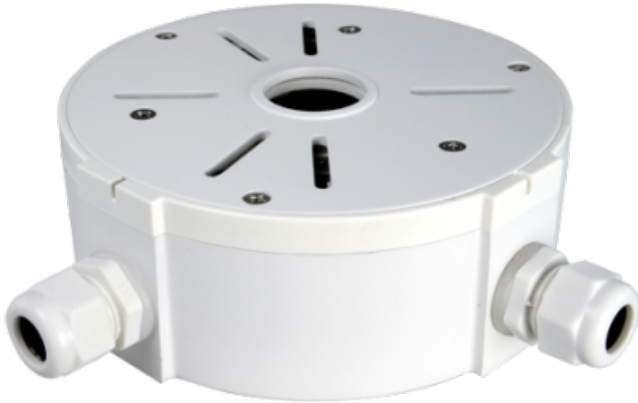

## MARCA BLANCA SP805

Junction box - For bullet and dome cameras - Suitable for outdoor use - Wall or ceiling installation - White colour - Cable access & universal fitting

Junction box for bullet and dome cameras.

Permits to put the power supply, the cables and the installation accessories inside of it. It has multiple holes for installation of different types of bullet or domes cameras. Fixing to wall or ceiling through 4 screws included. The camera is installed in the removable cover of the support. It allows internal wiring passage.

Metallic construction. Suitable for exterior, weatherproof protocol IP66. Cable passage and rubber joints to ensure weatherproofness.