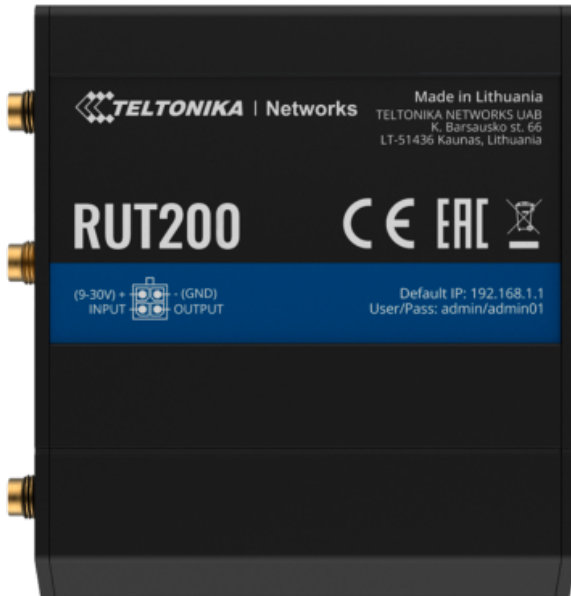

WWW.SECURITYSYSTEMS.NO

TELTONIKA TK-RUT200

Teltonika Router 4G Industrial - 2 Ethernet ports RJ45 Fast Ethernet - 4G (LTE) Cat 4 to 150Mbps - 1x Digital Input/Output - Wi-Fi 802.11b/g/n 2.4GHz - Aluminum Housing

- Teltonika
- Industrial 4G Router
- 4G Cat4 / 3G / 2G
- 1 SIM Slot
- 2 Ethernet ports RJ45 Fast Ethernet
- Wi-Fi 802.11b/g/n 2.4GHz
- 1 Digital Input/Output
- 2x SMA for LTE antennas and 1x RP-SMA for Wi-Fi antenna
- 128MB RAM and 580MHz CPU
- Industrial 4 pin DC power connector
- DC power 9 to 30V Power Supply Included
- Status LEDs