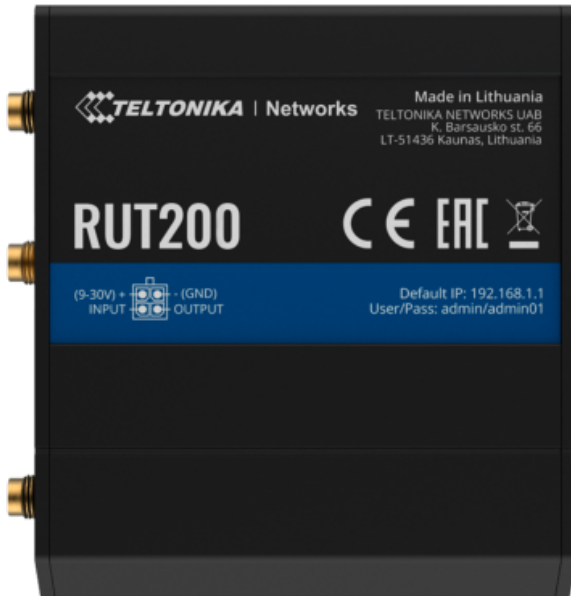

## TELTONIKA TK-RUT200

Teltonika Router 4G Industrial - 2 Ethernet ports RJ45 Fast Ethernet - 4G (LTE) Cat 4 to 150Mbps - 1x Digital Input/Output - Wi-Fi 802.11b/g/n 2.4GHz - Aluminum Housing

- Teltonika
- Industrial 4G Router
- 4G Cat4 / 3G / 2G
- 1 SIM Slot
- 2 Ethernet ports RJ45 Fast Ethernet
- Wi-Fi 802.11b/g/n 2.4GHz
- 1 Digital Input/Output
- 2x SMA for LTE antennas and 1x RP-SMA for Wi-Fi antenna
- 128MB RAM and 580MHz CPU
- Industrial 4 pin DC power connector
- DC power 9 to 30V Power Supply Included
- Status LEDs