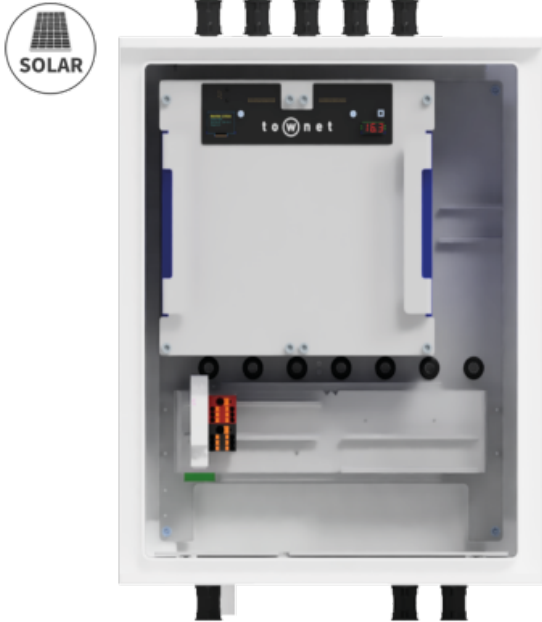

WWW.SECURITYSYSTEMS.NO

TOW-L180S

Solar Power - 1728 Wh - Remote supervision of systems

- Power supply 1728 Wh charge guaranteed by solar charging, always full recharge of the battery in the shortest possible time.
- Poe Industrial Switch and DC-DC Industrial DIN Converter 9-18Vdc not included