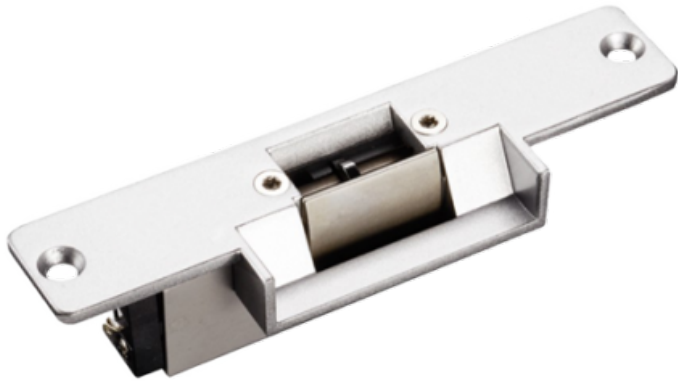

WWW.SECURITYSYSTEMS.NO

MARCA BLANCA YS-130NO-S

Electrical door openers - For single doors - Opening mode Fail Secure (NO) | Gate signal - Holding force 500 kg - Power supply DC 12V - Flush mounting

- Electrical door openers
- Door sensor
- Fail Secure operation (NO)
- Mounting on wood and metal doors
- Stainless steel
- Load resistance 500 kg
- 12 VDC