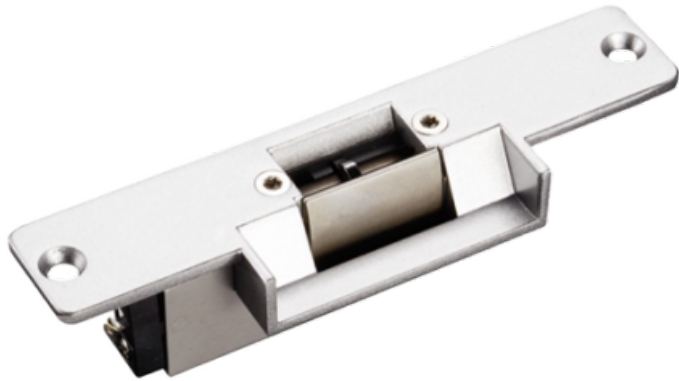

## MARCA BLANCA YS-130NO-S

Electrical door openers - For single doors - Opening mode Fail Secure (NO) | Gate signal - Holding force 500 kg - Power supply DC 12V - Flush mounting

- Electrical door openers
- Door sensor
- Fail Secure operation (NO)
- Mounting on wood and metal doors
- Stainless steel
- Load resistance 500 kg
- 12 VDC