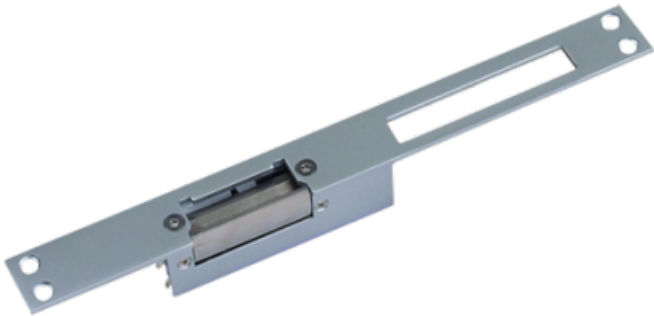

## MARCA BLANCA YS-132NC

Electrical door openers - For single doors - Fail Safe (NC) opening mode - Holding force 500 kg  
- Power supply DC 12V - Recessed mounting | Socket

- Electrical door openers
- Fail Safe functionality / Inverted (NC)
- Mounting on wood and metal doors
- With lock socket
- Stainless steel
- Load resistance 500 kg
- 12 VDC