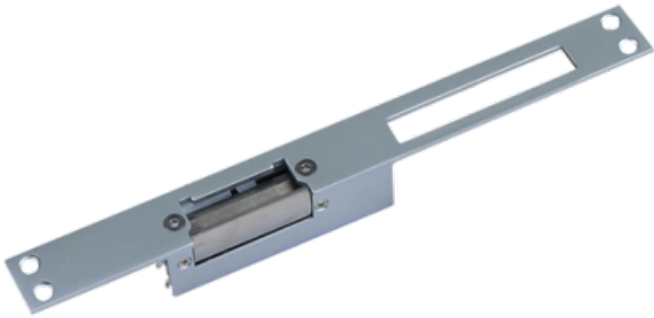

## MARCA BLANCA YS-132NC

Electrical door openers - For single doors - Fail Safe (NC) opening mode - Holding force 500 kg  
- Power supply DC 12V - Recessed mounting | Socket

- Electrical door openers
- Fail Safe functionality / Inverted (NC)
- Mounting on wood and metal doors
- With lock socket
- Stainless steel
- Load resistance 500 kg
- 12 VDC