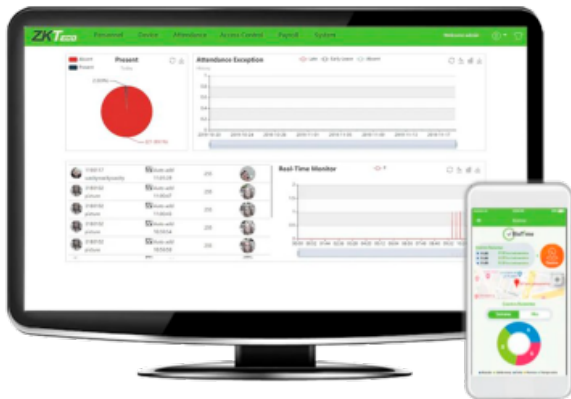

## ZKTECO ZK-BIOTIMEAPP-20

Time and attendance and access control app license - Capacity 20 users - One-time payment - Multilingual | Geolocalized remote signage - Vacation and absence requests - Requires software ZK-BIOTIME8-x

- ZKTeco
- ZKBioTime 8.0 Time and attendance and access control app
- Smartphone application
- Capacity for 20 users
- Advanced time attendance and access control management
- ZKTeco device finder via TCP/IP protocol
- Management of employees, schedules, shifts and justifications
- Manual assignment of records
- Obtaining different reports (Word, Excel, PDF, HTML)
- Secure database: MySQL, SQL Server or Oracle
- Real time monitoring
- Compatible with ZKTeco devices
- Non-cumulative license to ZK-BIOTIMEAPP-x