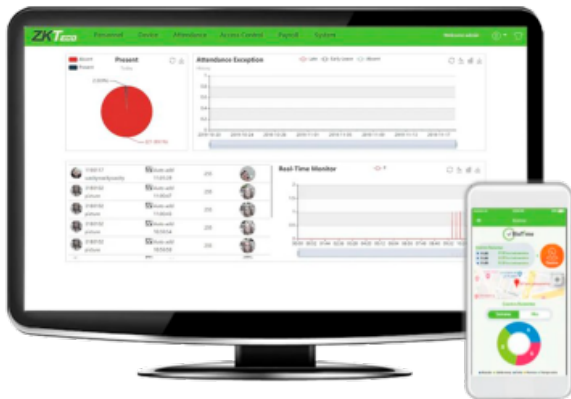

WWW.SECURITYSYSTEMS.NO

ZKTECO ZK-BIOTIMEAPP-20

Time and attendance and access control app license - Capacity 20 users - One-time payment - Multilingual | Geolocalized remote signage - Vacation and absence requests - Requires software ZK-BIOTIME8-x

- ZKTeco
- ZKBioTime 8.0 Time and attendance and access control app
- Smartphone application
- Capacity for 20 users
- Advanced time attendance and access control management
- ZKTeco device finder via TCP/IP protocol
- Management of employees, schedules, shifts and justifications
- Manual assignment of records
- Obtaining different reports (Word, Excel, PDF, HTML)
- Secure database: MySQL, SQL Server or Oracle
- Real time monitoring
- Compatible with ZKTeco devices
- Non-cumulative license to ZK-BIOTIMEAPP-x