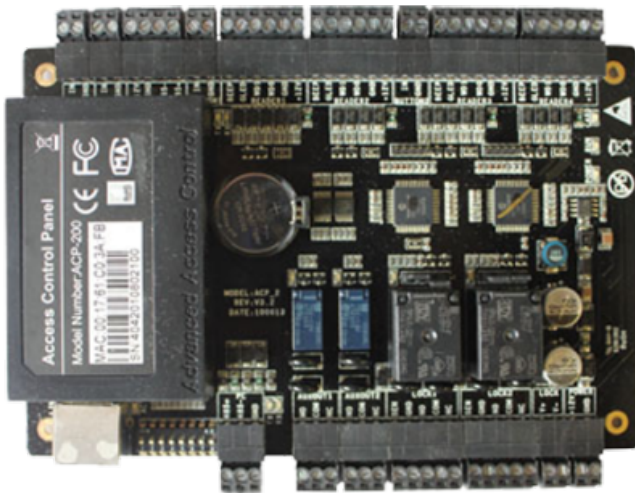

WWW.SECURITYSYSTEMS.NO

ZKTECO ZK-C3-200

RFID access control panel - Access with card or password - TCP/IP communication | RS485 - 4 Wiegand readers - Relay output for 2 doors - ZKBioAccess

- ZKTeco
- RFID access control panel
- Management of 2 doors
- Capacity 30.000 users and 100.000 records
- Supports up to 4 Wiegand readers
- TCP/IP communication and RS485
- Input of 2 pushbuttons, 2 door sensors and 2 auxiliary inputs
- 2 relay outputs and auxiliary 2 outputs
- Relay configuration NO/NC
- Compatible with ZKBioAccess IVS software for access control management and reporting