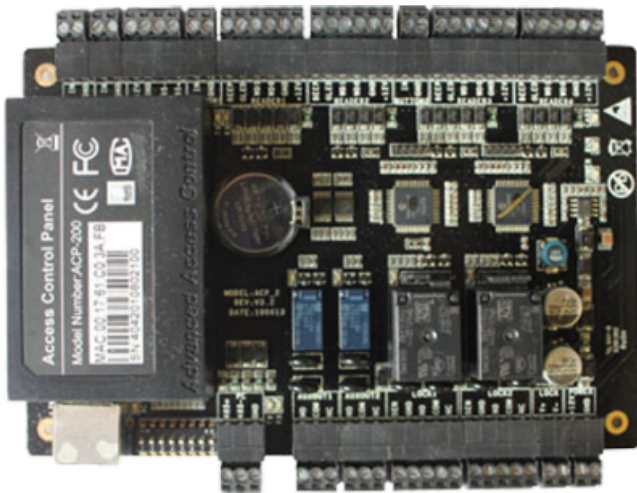

WWW.SECURITYSYSTEMS.NO

ZKTECO ZK-C3-200

RFID access control panel - Access with card or password - TCP/IP communication | RS485 - 4 Wiegand readers - Relay output for 2 doors - ZKBioAccess

- ZKTeco
- RFID access control panel
- Management of 2 doors
- Capacity 30.000 users and 100.000 records
- Supports up to 4 Wiegand readers
- TCP/IP communication and RS485
- Input of 2 pushbuttons, 2 door sensors and 2 auxiliary inputs
- 2 relay outputs and auxiliary 2 outputs
- Relay configuration NO/NC
- Compatible with ZKBioAccess IVS software for access control management and reporting