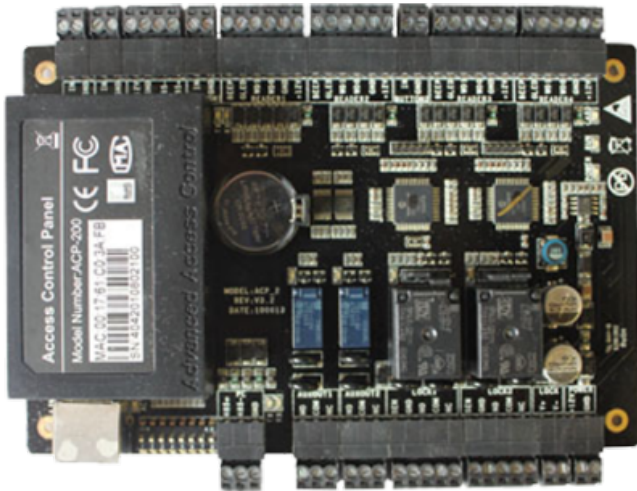

## ZKTECO ZK-C3-200PRO

RFID access control panel - Access with card or password - TCP/IP communication | RS485 - 4 Wiegand input(s) - Relay output for two doors - ZKBio CVSecurity Software

- ZKTeco
- RFID access control panel
- Management of 2 doors
- Capacity 30.000 users and 100.000 records
- Supports up to 4 Wiegand readers
- TCP/IP communication and RS485
- Input of 2 pushbuttons, 2 door sensors and 2 auxiliary inputs
- 2 relay outputs and auxiliary 2 outputs
- Relay configuration NO/NC
- Compatible with ZKBio project software CVSecurity