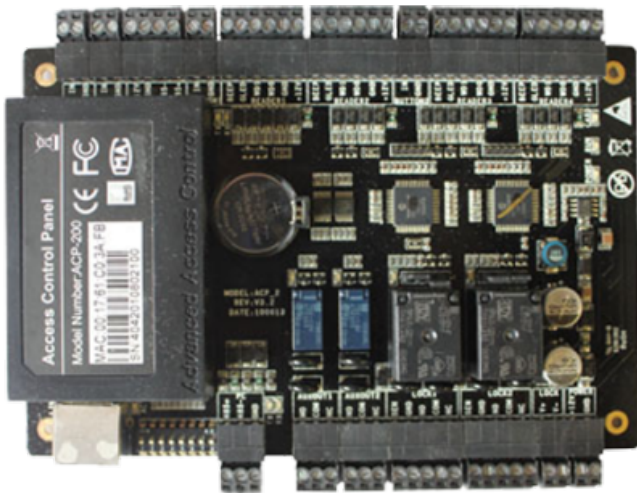

WWW.SECURITYSYSTEMS.NO

ZKTECO ZK-C3-200PRO

RFID access control panel - Access with card or password - TCP/IP communication | RS485 - 4 Wiegand input(s) - Relay output for two doors - ZKBio CVSecurity Software

- ZKTeco
- RFID access control panel
- Management of 2 doors
- Capacity 30.000 users and 100.000 records
- Supports up to 4 Wiegand readers
- TCP/IP communication and RS485
- Input of 2 pushbuttons, 2 door sensors and 2 auxiliary inputs
- 2 relay outputs and auxiliary 2 outputs
- Relay configuration NO/NC
- Compatible with ZKBio project software CVSecurity