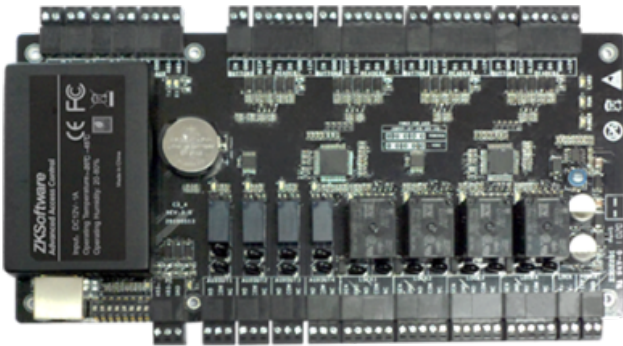

WWW.SECURITYSYSTEMS.NO

ZKTECO ZK-C3-400

RFID access control panel - Access with card or password - TCP/IP communication | RS485 - 4 Wiegand readers - Relay output for 4 doors - ZKBioAccess

- ZKTeco
- RFID access control panel
- Management of 4 doors
- Capacity 30.000 users and 100.000 records
- Supports up to 4 Wiegand readers
- TCP/IP communication and RS485
- Input of 4 pushbuttons, 4 door sensors and 4 auxiliary inputs
- 4 relay outputs and auxiliary 4 outputs
- Relay configuration NO/NC
- Compatible with ZKBioAccess IVS software for access control management and reporting