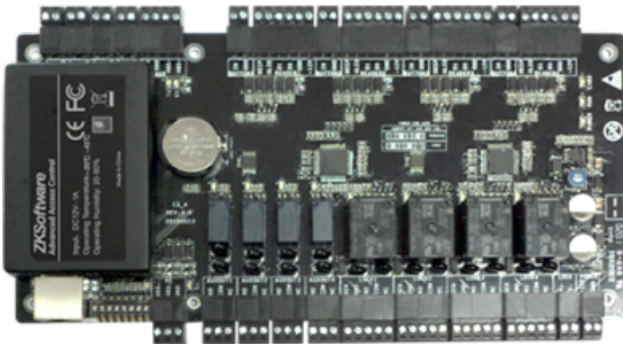

## ZKTECO ZK-C3-400PRO

RFID access control panel - Access with card or password - TCP/IP communication | RS485 - 4 Wiegand input(s) - Relay output for four doors - ZKBio CVSecurity Software

- ZKTeco
- RFID access control panel
- Management of 4 doors
- Capacity 30.000 users and 100.000 records
- Supports up to 4 Wiegand readers
- TCP/IP communication and RS485
- Input of 4 pushbuttons, 4 door sensors and 4 auxiliary inputs
- 4 relay outputs and auxiliary 4 outputs
- Relay configuration NO/NC
- Compatible with ZKBio project software CVSecurity