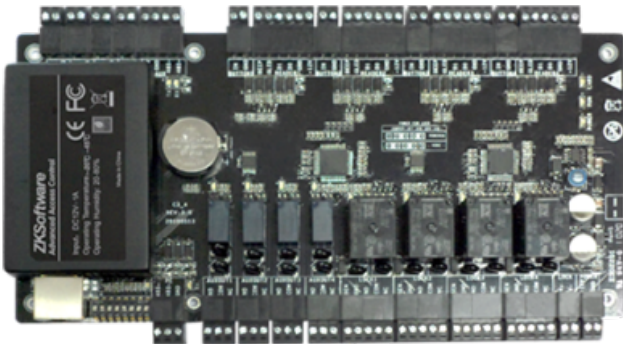

WWW.SECURITYSYSTEMS.NO

ZKTECO ZK-C3-400PRO

RFID access control panel - Access with card or password - TCP/IP communication | RS485 - 4 Wiegand input(s) - Relay output for four doors - ZKBio CVSecurity Software

- ZKTeco
- RFID access control panel
- Management of 4 doors
- Capacity 30.000 users and 100.000 records
- Supports up to 4 Wiegand readers
- TCP/IP communication and RS485
- Input of 4 pushbuttons, 4 door sensors and 4 auxiliary inputs
- 4 relay outputs and auxiliary 4 outputs
- Relay configuration NO/NC
- Compatible with ZKBio project software CVSecurity