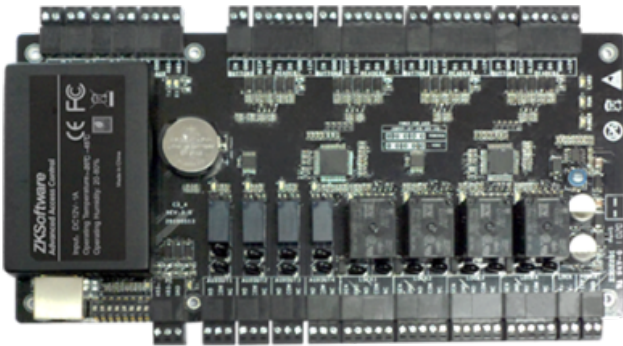

WWW.SECURITYSYSTEMS.NO

ZKTECO ZK-C3-400PRO

RFID access control panel - Access with card or password - TCP/IP communication | RS485 - 4 Wiegand input(s) - Relay output for four doors - ZKBio CVSecurity Software

- ZKTeco
- RFID access control panel
- Management of 4 doors
- Capacity 30.000 users and 100.000 records
- Supports up to 4 Wiegand readers
- TCP/IP communication and RS485
- Input of 4 pushbuttons, 4 door sensors and 4 auxiliary inputs
- 4 relay outputs and auxiliary 4 outputs
- Relay configuration NO/NC
- Compatible with ZKBio project software CVSecurity