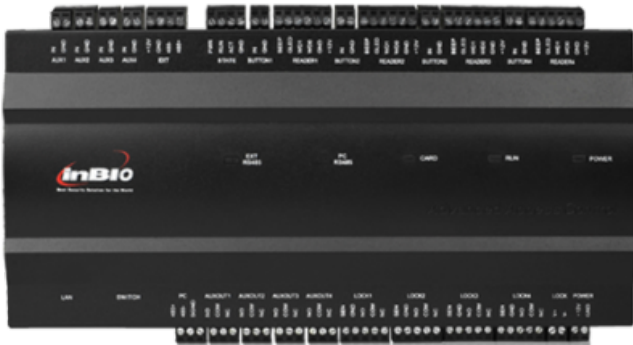

WWW.SECURITYSYSTEMS.NO

ZKTECO ZK-INBIO460

Biometric access control panel - Access by fingerprint, card or password - TCP/IP communication | RS485 - 4 Wiegand readers | 8 RS485 readers - Relay output for 4 doors - ZKBioAccess

- ZKTeco
- Biometric access control panel
- Management of 4 doors
- Capacity 3.000 users and 100.000 records
- Supports up to 4 Wiegand readers and 8 RS485 readers
- TCP/IP communication and RS485
- Input of 4 pushbuttons, 4 door sensors and 4 auxiliary inputs
- 4 relay outputs and auxiliary 4 outputs
- Relay configuration NO/NC
- Compatible with ZKBioAccess IVS software for access control management and reporting