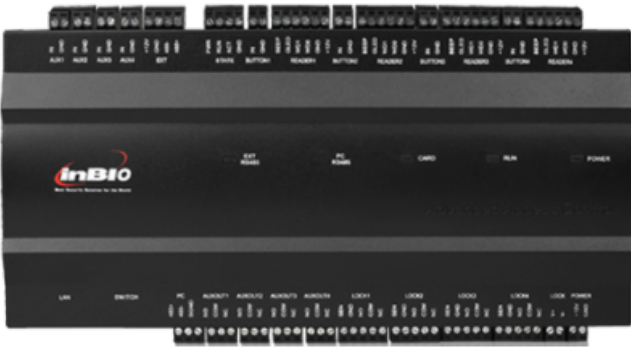

WWW.SECURITYSYSTEMS.NO

ZKTECO ZK-INBIO460

Biometric access control panel - Access by fingerprint, card or password - TCP/IP communication | RS485 - 4 Wiegand readers | 8 RS485 readers - Relay output for 4 doors - ZKBioAccess

- ZKTeco
- Biometric access control panel
- Management of 4 doors
- Capacity 3.000 users and 100.000 records
- Supports up to 4 Wiegand readers and 8 RS485 readers
- TCP/IP communication and RS485
- Input of 4 pushbuttons, 4 door sensors and 4 auxiliary inputs
- 4 relay outputs and auxiliary 4 outputs
- Relay configuration NO/NC
- Compatible with ZKBioAccess IVS software for access control management and reporting