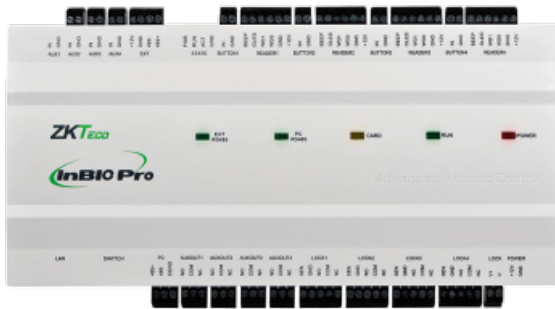

## ZKTECO ZK-INBIO460PRO

Biometric access control panel - Access by fingerprint, card or password - TCP/IP communication | RS485 - 4 Wiegand inputs | 1 input RS485 - Relay output for four doors - ZKBio CVSecurity Software

- ZKTeco
- Biometric access control panel
- Management of 4 doors
- Capacity 20.000 users and 100.000 records
- Supports up to 4 Wiegand readers and 8 RS485 readers
- TCP/IP communication and RS485
- Input of 4 pushbuttons, 4 door sensors and 4 auxiliary inputs
- 4 relay outputs and auxiliary 4 outputs
- Relay configuration NO/NC
- Compatible with ZKBio project software CVSecurity