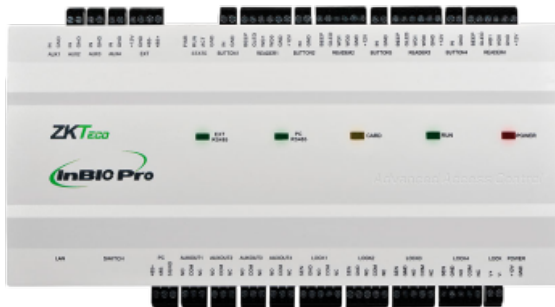

WWW.SECURITYSYSTEMS.NO

ZKTECO ZK-INBIO460PRO

Biometric access control panel - Access by fingerprint, card or password - TCP/IP communication | RS485 - 4 Wiegand inputs | 1 input RS485 - Relay output for four doors - ZKBio CVSecurity Software

- ZKTeco
- Biometric access control panel
- Management of 4 doors
- Capacity 20.000 users and 100.000 records
- Supports up to 4 Wiegand readers and 8 RS485 readers
- TCP/IP communication and RS485
- Input of 4 pushbuttons, 4 door sensors and 4 auxiliary inputs
- 4 relay outputs and auxiliary 4 outputs
- Relay configuration NO/NC
- Compatible with ZKBio project software CVSecurity