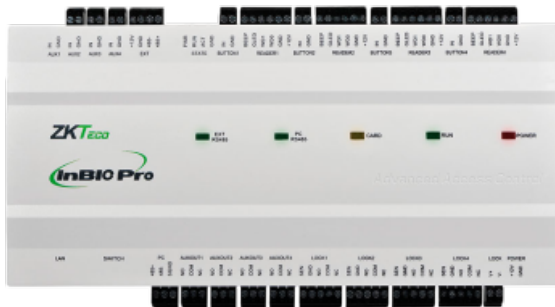

## ZKTECO ZK-INBIO460PRO

Biometric access control panel - Access by fingerprint, card or password - TCP/IP communication | RS485 - 4 Wiegand inputs | 1 input RS485 - Relay output for four doors - ZKBio CVSecurity Software

- ZKTeco
- Biometric access control panel
- Management of 4 doors
- Capacity 20.000 users and 100.000 records
- Supports up to 4 Wiegand readers and 8 RS485 readers
- TCP/IP communication and RS485
- Input of 4 pushbuttons, 4 door sensors and 4 auxiliary inputs
- 4 relay outputs and auxiliary 4 outputs
- Relay configuration NO/NC
- Compatible with ZKBio project software CVSecurity