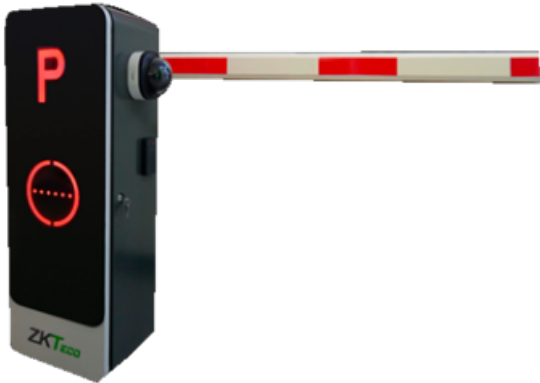

## ZKTECO ZK-PB-BG1000L-KIT

Parking solution kit - Includes cabinet, radar and LPR camera - Arm not included | Straight arm (up to 4.5 m) - Left-hand opening : LED indicators - Emergency mode : Servomotor - Possibility of backup battery

- ZKTeco
- Parking solution kit
- Formed by: ZK-BG1000L parking barrier cabinet, ZK-VR10 vehicle radar and ZK-IPC-AI-DL-852Q28B-LP LPR camera
- Without arm (suitable for straight arm up to 4.5 m)
- Opening to the left
- Includes two remotes for remote control