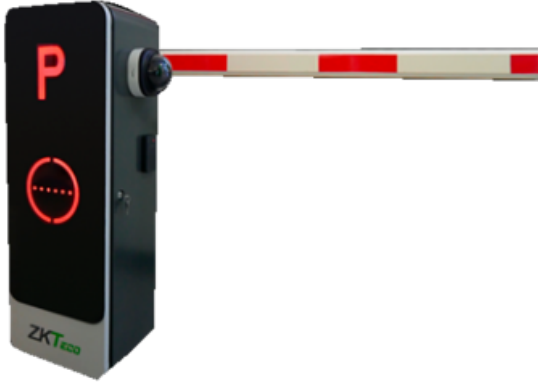

WWW.SECURITYSYSTEMS.NO

ZKTECO ZK-PB-BG1000L-KIT

Parking solution kit - Includes cabinet, radar and LPR camera - Arm not included | Straight arm (up to 4.5 m) - Left-hand opening : LED indicators - Emergency mode : Servomotor - Possibility of backup battery

- ZKTeco
- Parking solution kit
- Formed by: ZK-BG1000L parking barrier cabinet, ZK-VR10 vehicle radar and ZK-IPC-AI-DL-852Q28B-LP LPR camera
- Without arm (suitable for straight arm up to 4.5 m)
- Opening to the left
- Includes two remotes for remote control