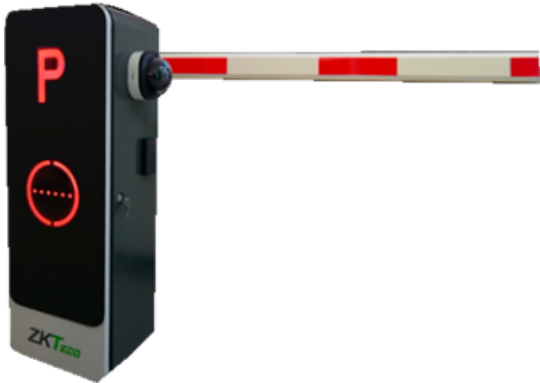

WWW.SECURITYSYSTEMS.NO

ZKTECO ZK-PB-BG1000L-KIT

Parking solution kit - Includes cabinet, radar and LPR camera - Arm not included | Straight arm (up to 4.5 m) - Left-hand opening : LED indicators - Emergency mode : Servomotor - Possibility of backup battery

- ZKTeco
- Parking solution kit
- Formed by: ZK-BG1000L parking barrier cabinet, ZK-VR10 vehicle radar and ZK-IPC-AI-DL-852Q28B-LP LPR camera
- Without arm (suitable for straight arm up to 4.5 m)
- Opening to the left
- Includes two remotes for remote control