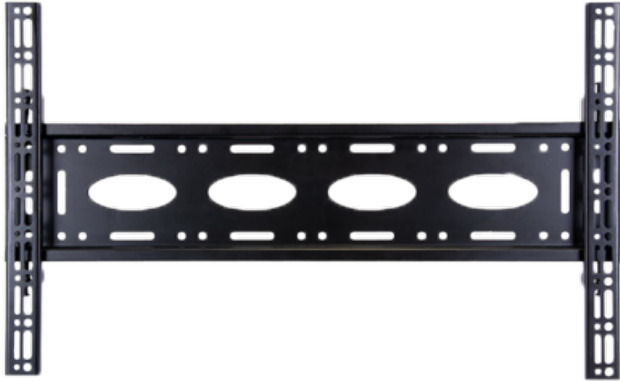

WWW.SECURITYSYSTEMS.NO

B-TECH BT-BT8442

Universal monitor wall mount - Up to 75" - Max weight 80Kg - VESA 600x400mm

- BTECH
- Universal monitor wall mount
- Wall Fixed
- Up to 75"
- Max supported weight: 80Kg
- VESA 600x400mm
- Distance to wall: 30mm