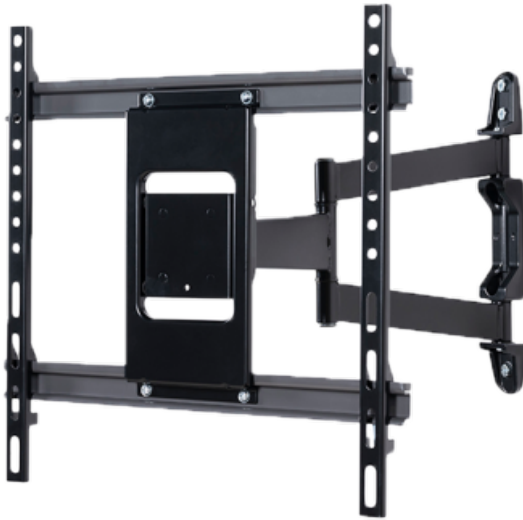

WWW.SECURITYSYSTEMS.NO

B-TECH BT-BTV513

Flat screen mount with arm - Up to 55" - Max weight 35Kg - VESA 400x400mm

- BTECH
- Universal flat screen mount with arm
- Wall with Arm
- up to 55"
- Max supported weight: 35Kg
- VESA 400x400mm
- Distance to wall: 40-450mm