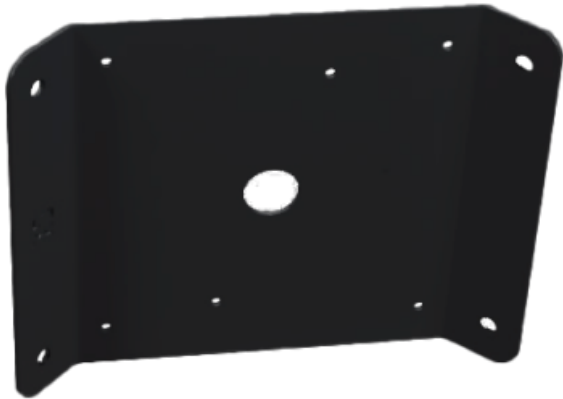

WWW.SECURITYSYSTEMS.NO

MARCA BLANCA CBOX-CR45-CORNER-B

Inside corner bracket - Robust steel design - Valid for exterior use - Compatible with all CamBox products - Black colour

- Inside corner bracket
- Robust steel design
- Compatible with all CamBox products
- Assembly area: 130 mm (H) x 140 (W)
- 125 g
- Black colour