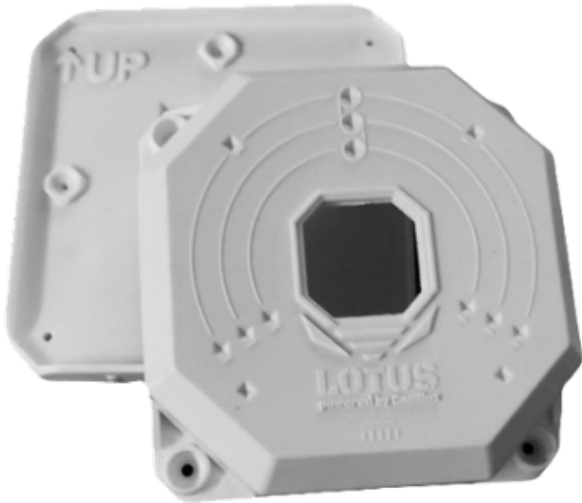

WWW.SECURITYSYSTEMS.NO

MARCA BLANCA CBOX-LOTUS

Junction box - White colour - Made of plastic

- Junction box
- Diameter 58 range ~ 96 mm
- Plastic
- Valid for exterior
- Allows you to locate the internal wiring step inside
- 118 (H) x 118 (W) x 55 (D) mm
- White colour