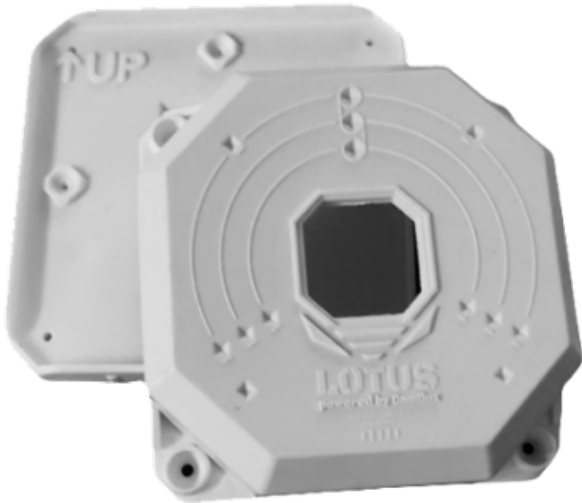

## MARCA BLANCA CBOX-LOTUS

Junction box - White colour - Made of plastic

- Junction box
- Diameter 58 range ~ 96 mm
- Plastic
- Valid for exterior
- Allows you to locate the internal wiring step inside
- 118 (H) x 118 (W) x 55 (D) mm
- White colour