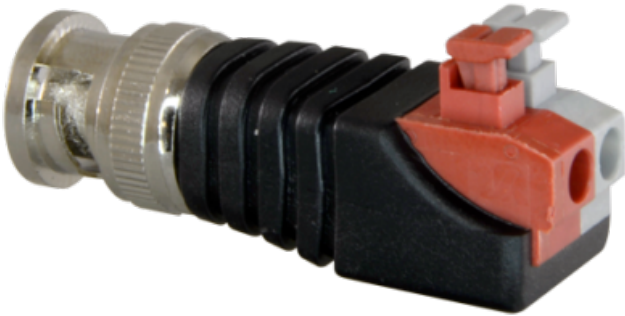

WWW.SECURITYSYSTEMS.NO

SAFIRE CON290A

Safire - Easy connect BNC male connector - Output +/- of 2 terminals - 40 mm (D) - 13 mm (W) - 12 g

- Safire
- BNC male connector with +/- output 2 screw terminals.
- Easily connected
- 1 unit