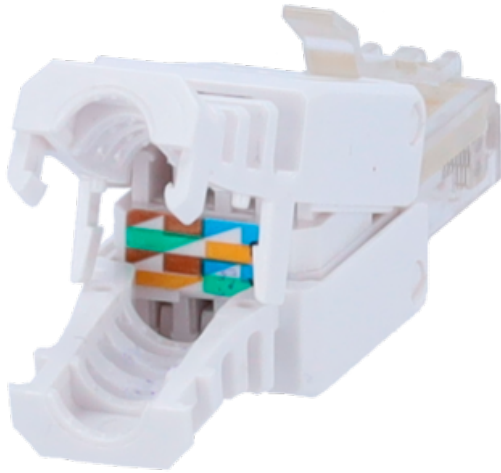

## MARCA BLANCA CON300-TL

UTP cable connector - Output connector RJ45 - Compatible UTP category 5E - Easy installation without tools

- Connector RJ45 for UTP cables
- Compatible with UTP category 5E
- Easy installation without the use of tools
- White colour