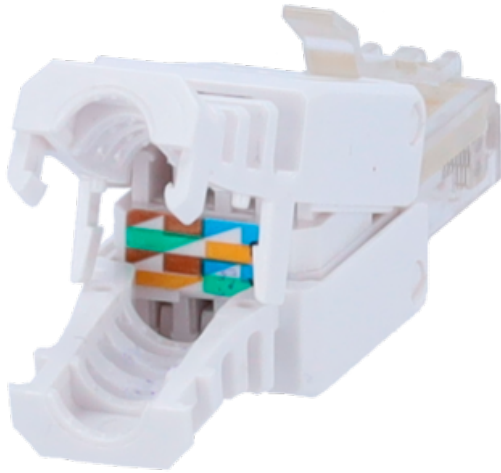

WWW.SECURITYSYSTEMS.NO

MARCA BLANCA CON300-TL

UTP cable connector - Output connector RJ45 - Compatible UTP category 5E - Easy installation without tools

- Connector RJ45 for UTP cables
- Compatible with UTP category 5E
- Easy installation without the use of tools
- White colour