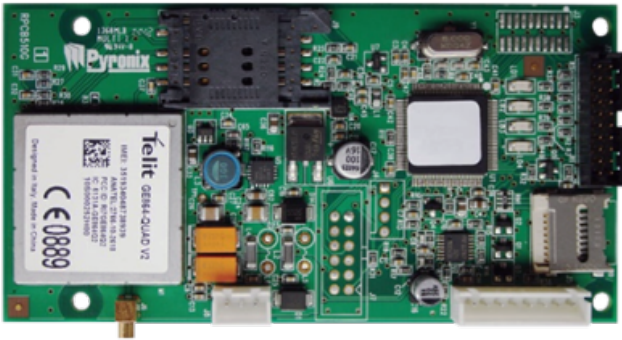

## PYRONIX DIGI-GPRS

GPRS modem - Compatible with panel PCX46/ENFORCER - PCX46 allows a GPRS modem or LAN modem plus a RTC modem - ENFORCER allows only one communication modem

- Pyronix
- GPRS modem
- It can be installed inside the panel PCX46/ENFORCER to provide GPRS communication
- Each panel only allows one communication modem (GPRS or LAN)