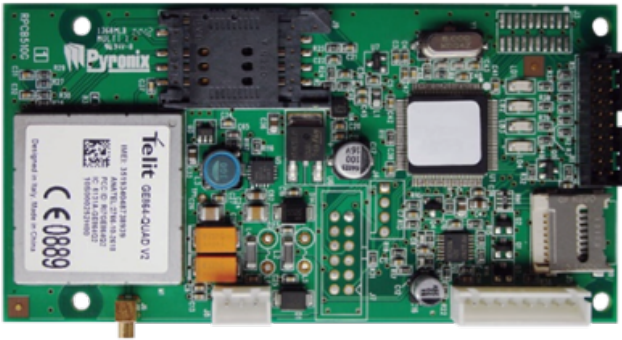

WWW.SECURITYSYSTEMS.NO

PYRONIX DIGI-GPRS

GPRS modem - Compatible with panel PCX46/ENFORCER - PCX46 allows a GPRS modem or LAN modem plus a RTC modem - ENFORCER allows only one communication modem

- Pyronix
- GPRS modem
- It can be installed inside the panel PCX46/ENFORCER to provide GPRS communication
- Each panel only allows one communication modem (GPRS or LAN)