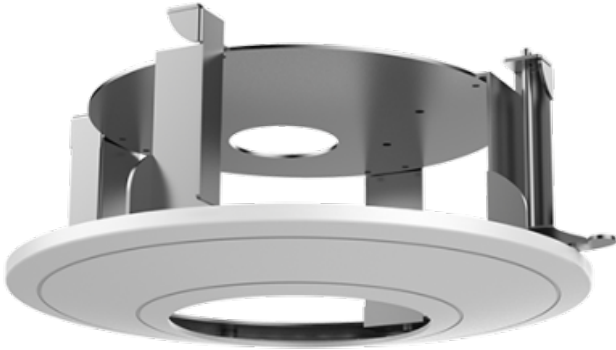

## HIKVISION DS-1227ZJ-DM37

Hikvision - Ceiling bracket - Compatible for domes - Suitable for interior - White colour - Easy installation

- Ceiling mount bracket for dome cameras
- Material: Steel and plastic
- 225 (?) mm
- 700 g