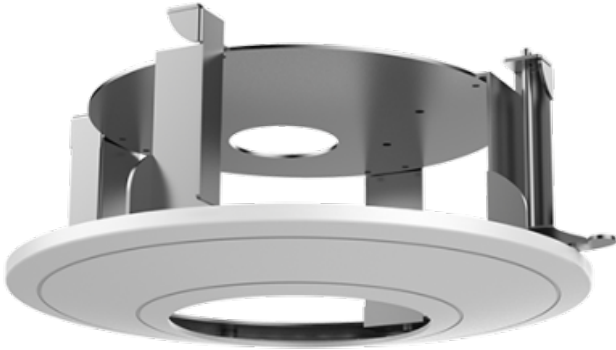

WWW.SECURITYSYSTEMS.NO

HIKVISION DS-1227ZJ-DM37

Hikvision - Ceiling bracket - Compatible for domes - Suitable for interior - White colour - Easy installation

- Ceiling mount bracket for dome cameras
- Material: Steel and plastic
- 225 (?) mm
- 700 g