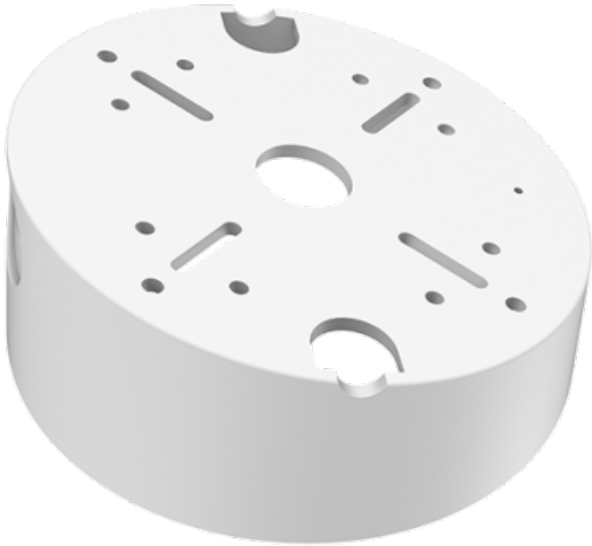

WWW.SECURITYSYSTEMS.NO

HIKVISION DS-1240ZJ

Inclined ceiling mount - Compatible for domes - Valid for exterior use - White colour - Aluminium alloy

- Inclined ceiling mounting bracket for dome cameras
- Aluminium alloy
- 145 (?) mm
- 440 g