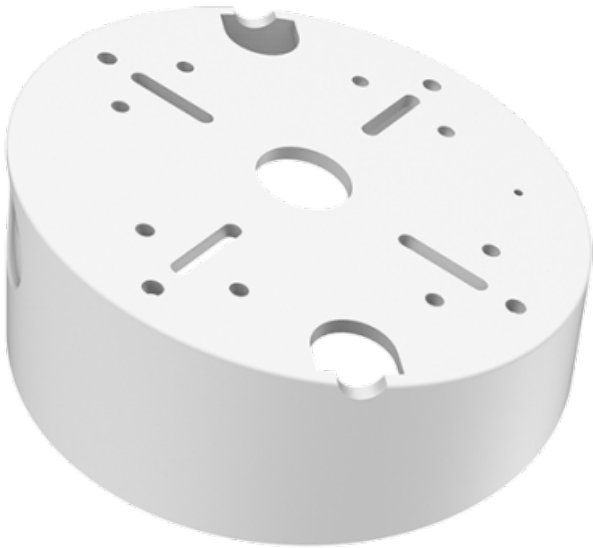

## HIKVISION DS-1240ZJ

Inclined ceiling mount - Compatible for domes - Valid for exterior use - White colour - Aluminium alloy

- Inclined ceiling mounting bracket for dome cameras
- Aluminium alloy
- 145 (?) mm
- 440 g