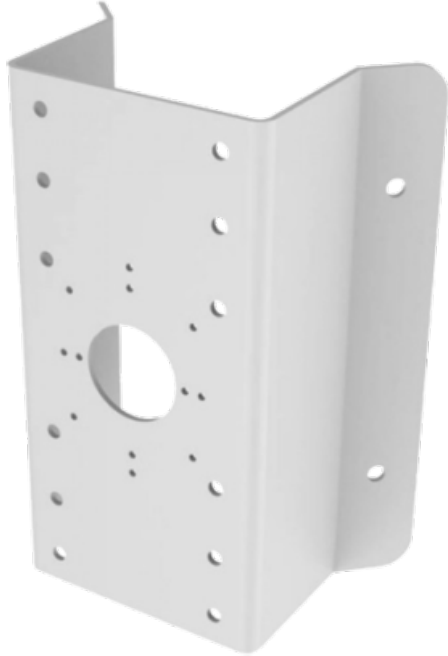

## HIKVISION DS-1276ZJ-SUS

Corner Mount - Suitable for indoor/outdoor use - Stainless steel, with protective coating -  
Surface for cameras: 126 (W) x 250 (H) mm - Cable pass - White colour

- Corner mount for bullet cameras
- Suitable for indoor/outdoor use
- Stainless steel with surface spray treatment
- Dimension of the surface for cameras: 126 (W) mm x 250 (H) mm
- White colour