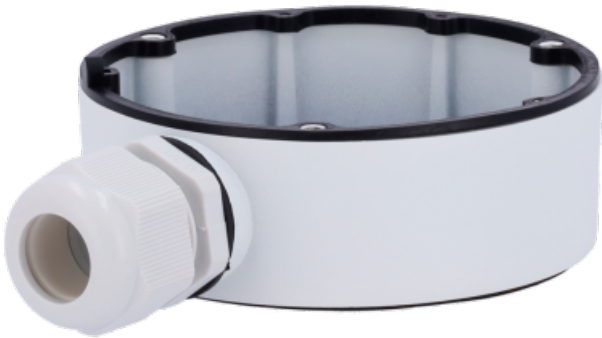

WWW.SECURITYSYSTEMS.NO

HIKVISION DS-1280ZJ-DM18

Junction box - For dome cameras - Suitable for outdoor use - Wall or ceiling installation - White colour - Cable pass

Junction box for dome cameras.

Permits to put the power supply, the cables and the installation accessories inside of it. It has multiple holes for installation of different types of dome and bullet cameras. Fixing to wall or ceiling through 2 screws. The camera is installed in the removable cover of the support. It allows internal wiring passage.

Made of aluminum. Valid for exterior