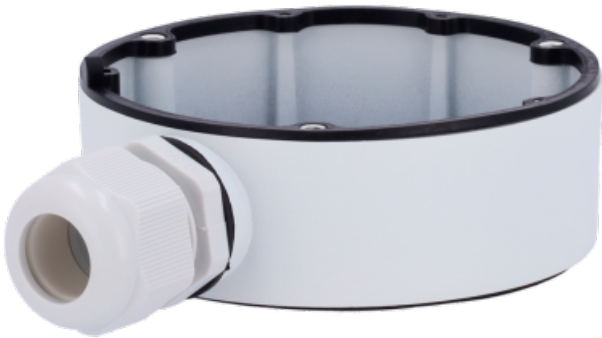

## HIKVISION DS-1280ZJ-DM18

Junction box - For dome cameras - Suitable for outdoor use - Wall or ceiling installation - White colour - Cable pass

Junction box for dome cameras.

Permits to put the power supply, the cables and the installation accessories inside of it. It has multiple holes for installation of different types of dome and bullet cameras. Fixing to wall or ceiling through 2 screws. The camera is installed in the removable cover of the support. It allows internal wiring passage.

Made of aluminum. Valid for exterior