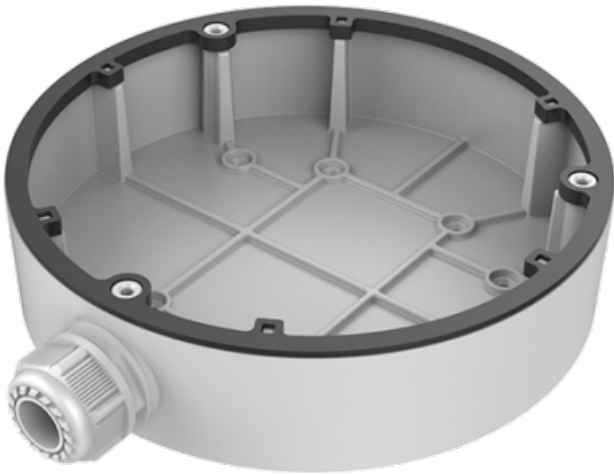

WWW.SECURITYSYSTEMS.NO

HIKVISION DS-1280ZJ-DM25-M1

Junction box - For dome cameras - Suitable for outdoor use - Wall or ceiling installation - White colour - Cable pass

- Junction box for dome cameras
- Side and bottom input
- Aluminium alloy
- 42 (H) x 167.5 (?) mm
- 362 g