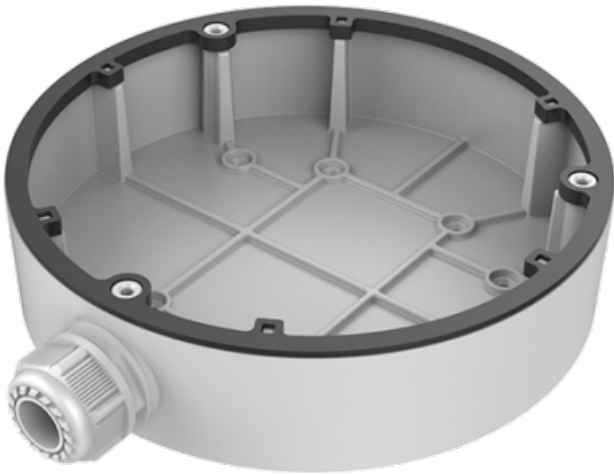

## HIKVISION DS-1280ZJ-DM25-M1

Junction box - For dome cameras - Suitable for outdoor use - Wall or ceiling installation - White colour - Cable pass

- Junction box for dome cameras
- Side and bottom input
- Aluminium alloy
- 42 (H) x 167.5 (?) mm
- 362 g