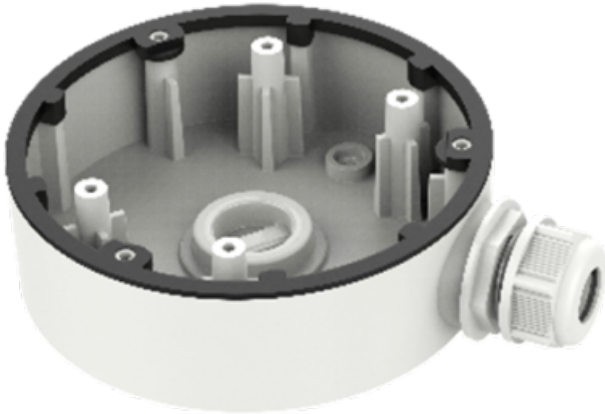

WWW.SECURITYSYSTEMS.NO

HIKVISION DS-1280ZJ-DM46

Junction box - For dome cameras - Suitable for outdoor use - Wall or ceiling installation - White colour - Cable pass

- Junction box for dome cameras
- Side and bottom input
- Aluminium alloy
- 37.22 (H) x 120 (?) mm
- 250 g